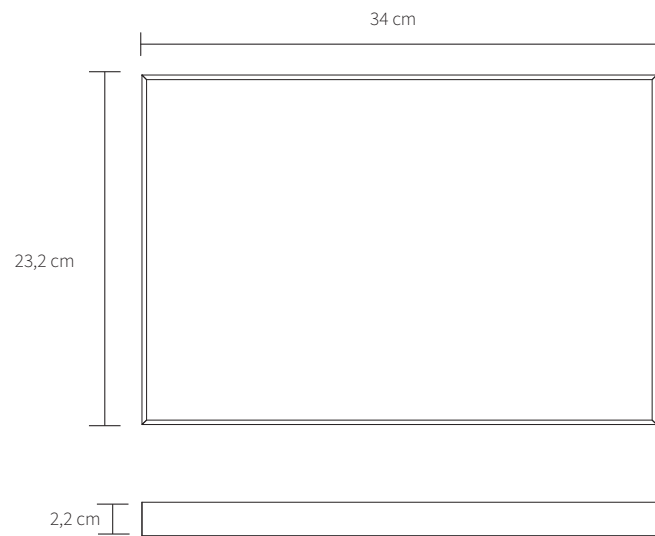

GEJST

FRAME

Johansen & Faurschou, 2013

Type Tray

Variant Medium

Colours Oak/Blue

The Frame trays are meant to function as a frame and foundation for the exhibitions we create in our homes.

They are made of painted waterproof mdf plate with hardwood sides.

GEJST

SPECIFICATIONS

Product category	Accessories
Item no.	00214
EAN code	5712731002141
Country of origin	Latvia
Tarif	4421.99.99.99
Materials	Oak/Waterproof MDF
Colour	Oak/Blue
Product dimensions (H x L x W)	2,2 cm x 34 cm x 23,2 cm
Packaging dimensions (H x L x W)	3 cm x 34,8 cm x 24 cm
Product weight	0,6 kg
Cleaning	Use a soft dry cloth to clean the product Do not use household cleaners.
