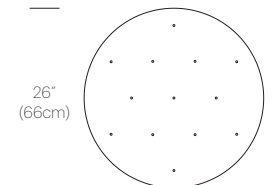

BRASS

ROSE GOLD

GUNMETAL

MATTE BLACK

DIMENSIONS

CHANDELIER CANOPY 17", 26"

CHANDELIER CANOPY 17"

CHANDELIER CANOPY 26"