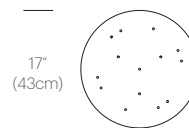

BRASS

ROSE GOLD

GUNMETAL

MATTE BLACK

DIMENSIONS

CHANDELIER CANOPY 17", 26"

CHANDELIER CANOPY 17"

CHANDELIER CANOPY 26"