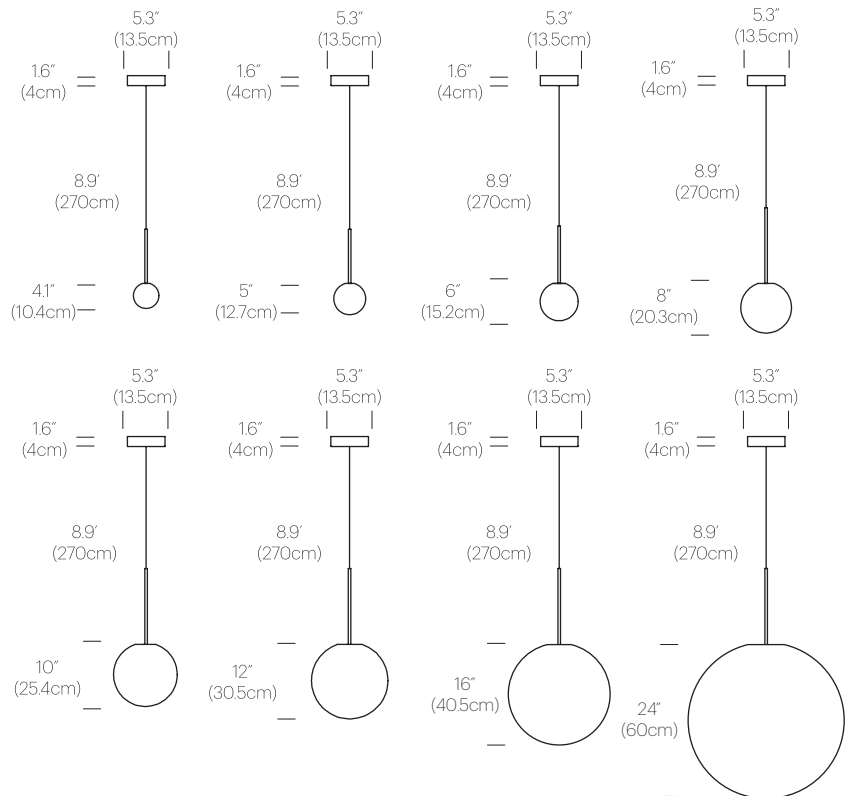

COMING SOON!