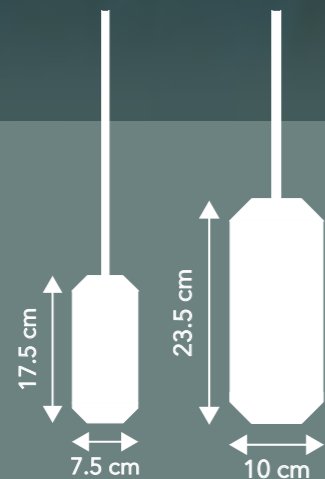

BACKBEAT.

Designer: mrkvrd design

PENDANT.

Materials:
Aluminium (metallic coated)

Cord:
300 cm black fabric

Ceiling fitting:
ø2 cm. Black.

Socket/bulb (not incl.)
GU10 max. 10W
Learn more about e.g. Kelvin, Lumen, Watt - see our homepage. Click [here](#).

Recommended bulb:
Art.no. 113237
Philips GU10 3.5W (Energy class A+)

Weight:
Pendant ø7.5 cm: 1.1 kg.
Pendant ø10 cm: 2.0 kg.

Box dimensions:
Pendant ø7.5 cm: 18x15x19.5 cm. 1.5 kg. gross
Pendant ø10 cm: 18x15x29.5 cm. 2.5 kg. gross

Black. ø7.5 cm:
Art.no. 108862

Gold. ø7.5 cm:
Art.no. 108860

Black. ø10 cm:
Art.no. 108874

Gold. ø10 cm:
Art.no. 108872