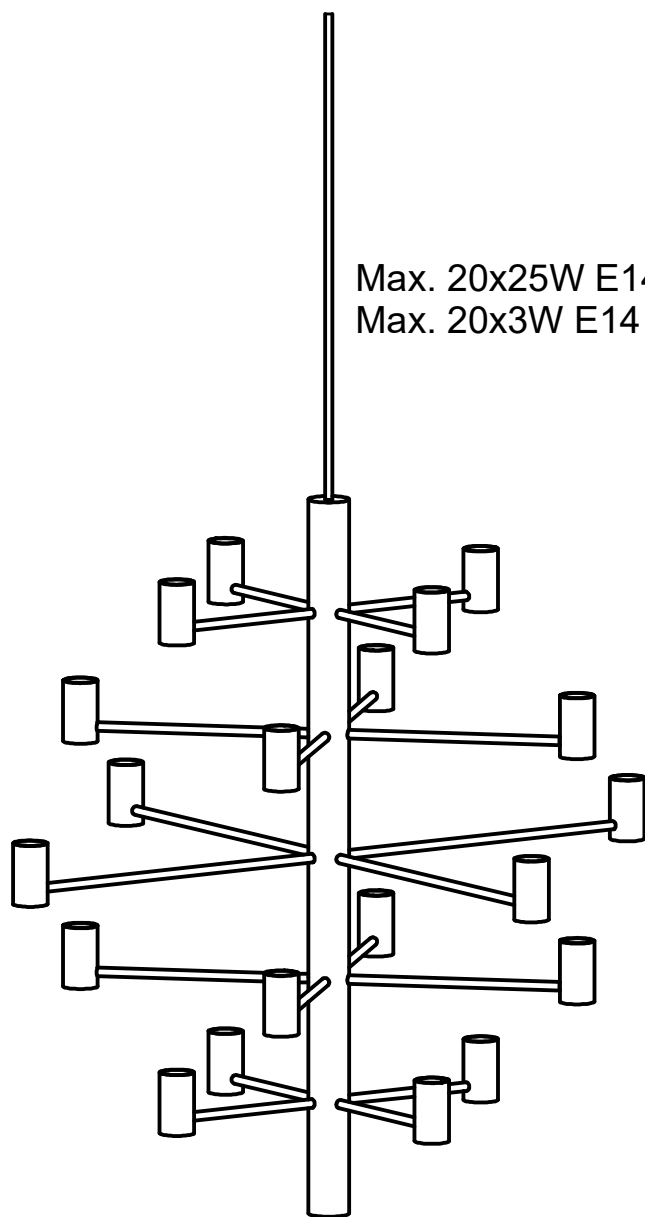

Manola

Manola chandelier 20

Max. 20x25W E14
Max. 20x3W E14 LED

herstal

English

If the external flexible cable or cord of this luminaire is damaged, it may only be replaced by the manufacturer, its service agent or a similarly qualified person in order to avoid hazard.