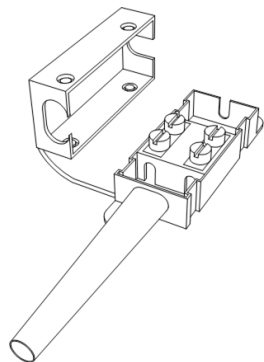

Manola

Manola chandelier 20

Max. 20x25W E14
Max. 20x3W E14 LED

herstal

English

If the external flexible cable or cord of this luminaire is damaged, it may only be replaced by the manufacturer, its service agent or a similarly qualified person in order to avoid hazard.