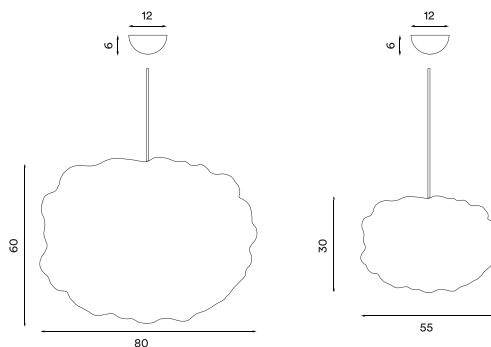

Heat brass

Heat small brass
- Item no. 482

Heat large brass
- Item no. 481

Product type: Pendant lamp series
Design: Johanna Forsberg, 2018
Shade material: Brass metal mesh
Shade colour: Brass
Body material: Steel
Body colour: Brass
Wire: Black rubber, 370 cm
Bulb: E27, Max. 100 W
Voltage: 220V - 240V - 50/60Hz
Net weight small: 1.0 kg
Net weight large: 2.1 kg
Order quantity: 1

Dimensions and light direction:

Recommended bulb:

LED - 11 W H - 40 W

Prices NOK	(RRP ex. VAT)	(RRP incl. VAT)
Small brass	5 592,-	6 990,-
Large brass	7 192,-	8 990,-

Prices DKK	(RRP ex. VAT)	(RRP incl. VAT)
Small brass	3 992,-	4 990,-
Large brass	5 992,-	7 490,-