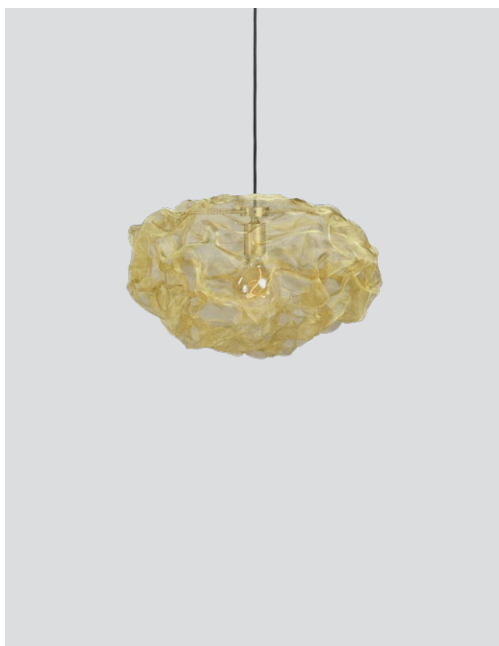

Heat brass

Heat small brass
- Item no. 482

Heat large brass
- Item no. 481

Product type: Pendant lamp series
Design: Johanna Forsberg, 2018
Shade material: Brass metal mesh
Shade colour: Brass
Body material: Steel
Body colour: Brass
Wire: Black rubber, 370 cm
Bulb: E27, Max. 100 W
Voltage: 220V - 240V - 50/60Hz
Net weight small: 1.0 kg
Net weight large: 2.1 kg
Order quantity: 1

Dimensions and light direction:

Recommended bulb:

LED - 11 W H - 40 W

Prices NOK	(RRP ex. VAT)	(RRP incl. VAT)
Small brass	5 592,-	6 990,-
Large brass	7 192,-	8 990,-

Prices DKK	(RRP ex. VAT)	(RRP incl. VAT)
Small brass	3 992,-	4 990,-
Large brass	5 992,-	7 490,-