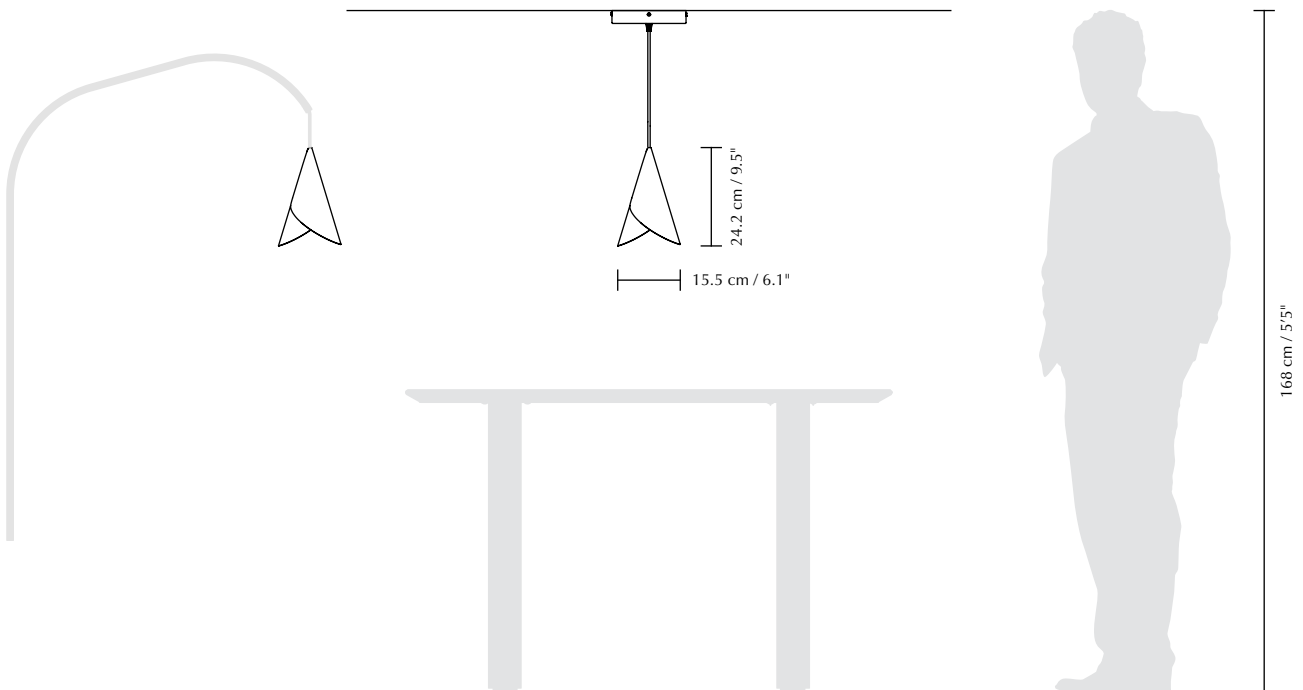

Cornet, white, brass