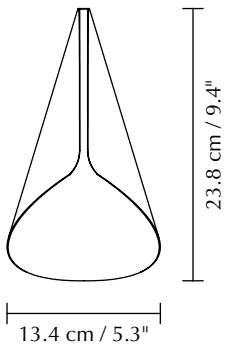

CORNET

Designed by Jacob Johan Würtzen

Pendant lampshade
Compatible with E26 / E27

DIMENSIONS
Ø: 13.4 cm / 5.3"
H: 23.8 cm / 9.4"

MATERIAL
Aluminium

WEIGHT
244 g / 8.6 oz

WEIGHT INCL. PACKAGING
625 g / 22 oz

LIGHT SOURCE
E26 / E27 - max 15W LED (not included)

PACKAGING DIMENSIONS (L x W x H)
15.5 x 27.5 x 11 cm / 6.1 x 11 x 5"

ASSEMBLY TIME
2 min - video guide at umage.com

MEDIA KIT
Photos and press material
Download at umage.presscloud.com

ORDERING INFORMATION

Cornet white brass	EU/UK/US #2194
Cornet black brass	EU/UK/US #2195
Cornet nuance olive brass	EU/UK/US #2545
Cornet nuance mist brass	EU/UK/US #2546
Cornet nuance orange brass	EU/UK/US #2547
Cornet nuance rose brass	EU/UK/US #2548
Cornet umber brass	EU/UK/US #2549
Cornet slate brass	EU/UK/US #2550
Cornet white steel	EU/UK/US #2551
Cornet black steel	EU/UK/US #2552
Cornet nuance olive steel	EU/UK/US #2553
Cornet nuance mist steel	EU/UK/US #2554
Cornet nuance orange steel	EU/UK/US #2555
Cornet nuance rose steel	EU/UK/US #2556
Cornet umber steel	EU/UK/US #2557
Cornet slate steel	EU/UK/US #2558

UMAGE