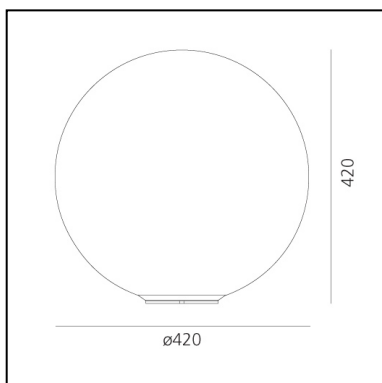

Dioscuri table 42

Michele De Lucchi

IP20     

LUMINAIRE

- Watt: **105W**
- Voltage: **220V-240V**
- Delivered lumens output: **1694lm**
- CCT: **2800K**
- Efficiency: **89%**
- Efficacy: **16.13lm/W**
- CRI: **100**
- Dimmer Typology: **Microswitch Dimmer**

DESCRIPTION

Materials: Polycarbonate base with steel ballast; acid-etched blown glass diffuser.

PRODUCT CODE: 0254010A

FEATURES

- Article Code: **0254010A**
- Colour: **White**
- Installation: **Table**
- Material: **blown glass, polycarbonate, steel**
- Series: **Design Collection**
- Environment: **Indoor**
- Area contract: **Residential**
- Emission: **Diffused**
- design by: **Michele De Lucchi**

DIMENSIONS

- Height: **cm 42**
- Diameter: **cm 42**
- Glow Wire Test: **850°**

NOT INCLUDED SOURCES

- Category: **HALO**
- Number: **1**
- Lbs: **Qt32**
- Watt: **150W**
- Socket: **E27**
- Color Rendering: **1a**
- Color temperature (K): **2900K**
- Duration (h): **2000h**

ALTERNATIVE SOURCES

- Category: **LED RETROFIT**
- Number: **1**
- Watt: **21W**
- Delivered lumens output: **2452lm**
- Socket: **E27**