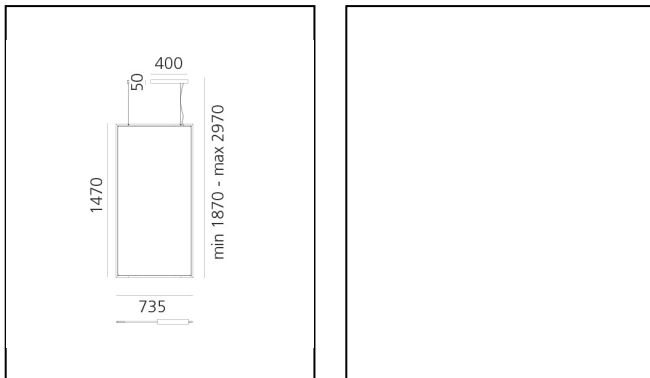

Discovery Space Rectangular - RGBW - Satinized aluminium - App Compatible

Ernesto Gismondi

IP20    Dimmerable: 

LUMINAIRE

- Watt: **54W**
- Voltage: **220-240V**
- Delivered lumens output: **2664lm**
- Efficiency: **100%**
- Efficacy: **49.33lm/W**
- CRI: **80**
- Dimmable Typology: **APP**

DIMENSIONS

- Length: **cm 73.5**
- Width: **cm 1.7**
- Height: **cm 147**
- Max Height from ceiling: **cm 297**

SOURCES INCLUDED

- Category: **Led RGBW**
- Number: **1**
- Watt: **52W**
- Color Tolerance: **MacAdam 3SDCM**
- Service Life: **L90 (6K) 50000h**