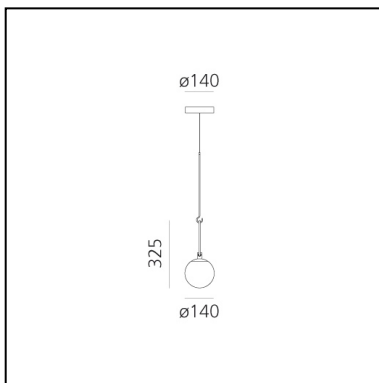

nh 14 Suspension

Neri&Hu

IP20    Dimmerable: 

LUMINAIRE

- Watt: **4W**
- Delivered lumens output: **257lm**
- CCT: **3000K**
- Efficiency: **80%**
- Efficacy: **64.31lm/W**
- CRI: **0**

DESCRIPTION

nh continues the study on the dynamic interaction of expertise, details, materials, form, and light that Neri&Hu are developing with Artemide. The selected materials represent a perfect combination of tradition and innovation, as well as the expression of responsible and sustainable design, also conveyed by the use of a lowconsumption retrofit LED source. Like all the projects designed by Neri&Hu, nh offers a reinterpretation of the Oriental culture and tradition with a constant contemporary approach. With surprising lightness and elementary movements nh creates a landscape of elements generating – either individually or combined with each other – a non-static balanced composition characterized by elegant colour and material matching.

PRODUCT CODE: 1280010A

FEATURES

- Article Code: **1280010A**
- Colour: **Black/brass**
- Installation: **Suspension**
- Material: **Blown glass, brushed brass**
- Series: **Design Collection**
- Environment: **Indoor**
- design by: **Neri&Hu**

DIMENSIONS

- Length: **cm 14**
- Height: **cm 32.5**
- Diameter: **cm 14**
- Base Diameter: **cm 14**

SOURCES NOT INCLUDED

- Category: **LED RETROFIT**
- Number: **1**
- Watt: **5W**
- Socket: **E14**