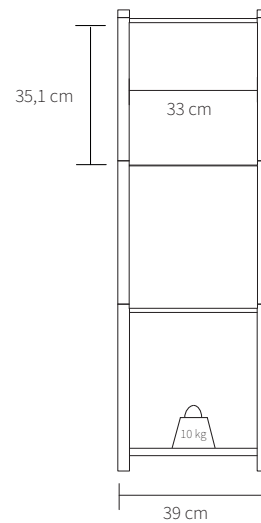

GEJST

SPECIFICATIONS

Product category	Storage
Parts	1 x Module 1 (item no. 20205) 2 x module 3 (item no. 20207) 4 x sidepanel (item no. 20235) 2 x backpanel (item no. 20215) 2 x door (item no. 20225)
Item no.	20285
EAN code	5712731202855
Country of origin	Denmark
Tarif	9403.30.91.00
Materials	Lacquered oak
Colour	Black Oak
Product dimensions (H x L x W)	122 cm x 39 cm x 93 cm
Packaging dimensions (H x L x W)	3 x 5 cm x 99 cm x 43 cm 6 x 2,5 cm x 40 cm x 38 cm 2 x 2,5 cm x 94 cm x 38 cm
Product weight	49,2 kg
Max load	10 kg per. shelf
Cleaning	Use a soft dry cloth to clean the product Do not use household cleaners.