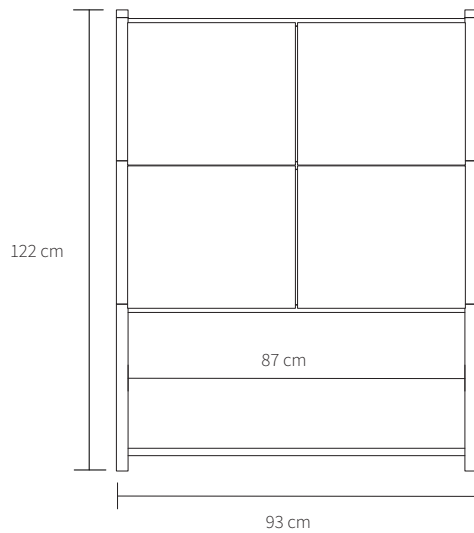

GEJST

SPECIFICATIONS

Product category	Storage
Parts	1 x Module 1 (item no. 20205) 2 x module 3 (item no. 20207) 4 x sidepanel (item no. 20235) 2 x backpanel (item no. 20215) 2 x door (item no. 20225)
Item no.	20285
EAN code	5712731202855
Country of origin	Denmark
Tarif	9403.30.91.00
Materials	Lacquered oak
Colour	Black Oak
Product dimensions (H x L x W)	122 cm x 39 cm x 93 cm
Packaging dimensions (H x L x W)	3 x 5 cm x 99 cm x 43 cm 6 x 2,5 cm x 40 cm x 38 cm 2 x 2,5 cm x 94 cm x 38 cm
Product weight	49,2 kg
Max load	10 kg per. shelf
Cleaning	Use a soft dry cloth to clean the product Do not use household cleaners.