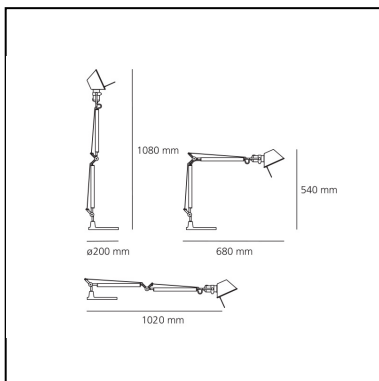

Tolomeo Mini Table - White - Body Lamp

Michele De Lucchi
Giancarlo Fassina

IP20   EAC 

LUMINAIRE

- Watt: **100.0W**
- Voltage: **220V-240V**
- Delivered lumens output: **804lm**
- CCT: **0K**
- Efficiency: **58%**
- Efficacy: **8.04lm/W**
- CRI: **100**

Notes

Interchangeable support: table base, clamp, desk fixed support and twin support that allows two independent lamp units to be fitted. Possibility to mount LED source on E27 Socket. Complete lamp consists of body lamp + accessories

DIMENSIONS

- Length: **cm 68**
- Height: **cm 54**
- Base Diameter: **cm 20**
- Max Extension Height: **cm 108**
- Max Extension Length: **cm 102**
- Impact Resistance: **N/D**
- Glow Wire Test: **N/D°**

- Category: **LED RETROFIT**
- Number: **1**
- Watt: **8W**
- Socket: **E27**

Accessories

Table clamp aluminium A004100

Table base ø cm. 20 - White A008620

Desk fixed support aluminium A004200