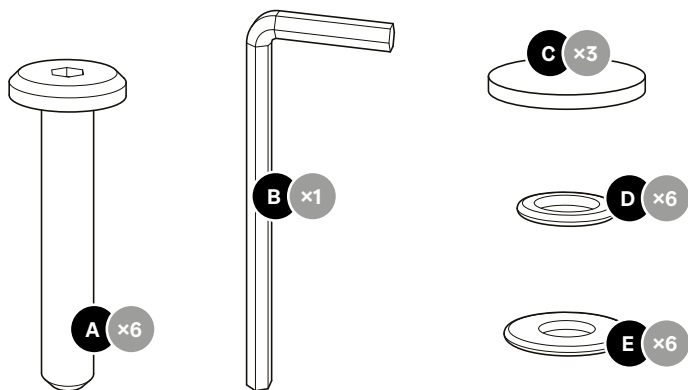

Design House
Stockholm

Assembly Instructions
Aria Table (2714-8400), (2715-8400),
(2714-0100) & (2715-0100).

Components (Hardware & Tools):

Components:

Step 1.

Step 2.