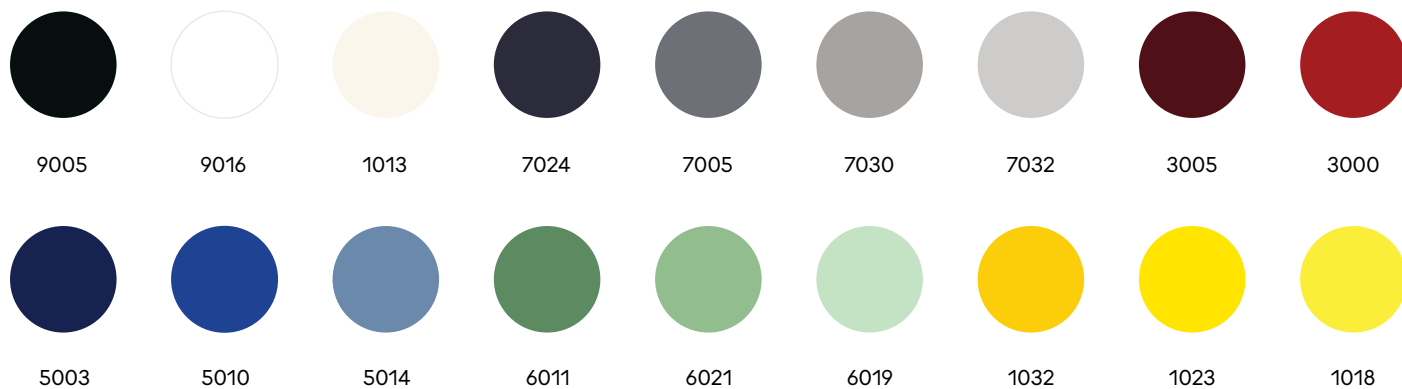

$A+B+C=ABC$
Coney Cone

$B+B+C=BBC$
Dance All Night

$B+D+E=BDE$
Prom Queen

$A+B=W-AB$
Wall Lamp

ili ili Modular Lamp

Colour Palette & Coding

Element Colour RAL:

Cable, Ceiling Cup and Wall Base Colour: