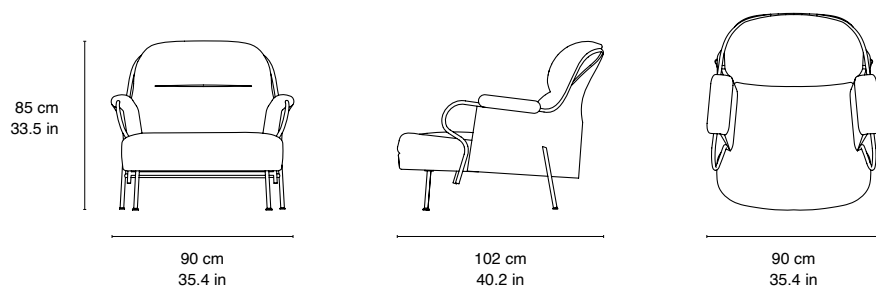

DIMENSIONS

TOTAL HEIGHT	85 cm / 33.5 in
TOTAL DEPTH	102 cm / 40.2 in
SEAT HEIGHT	40.0 cm / 15.7 in
ARMREST HEIGHT	57.0 cm / 22.4 in
SEAT DEPTH	60.0 cm / 23.6 in

MATERIALS

FRAME	Steel and wooden board
LEGS	Powder coated steel
SEAT	Canvas, upholstered foam and wadding cushion
BACKREST	Canvas, upholstered foam and wadding cushion
BACK CUSHIONS	Down feathers, synthetic fibers and wadding
SEAT CUSHIONS	Down feathers, foam, shredded foam and wadding
ARMREST	Down, feathers, polyether & wadding
UPHOLSTERY	Leather, fabric
FOAM OPTIONS	CMHR
FURNITURE FEET	Plastic gliders

OTHER SPECIFICATIONS

WEIGHT KG	20 kg / 44.0 lbs
ASSEMBLY INFORMATION	Delivered fully assembled
COUNTRY OF ORIGIN	Poland

LYRA ARMCHAIR & OTTOMAN

Lyra Armchair

Lyra Ottoman

WARRANTY, CARE AND MAINTENANCE

More information on our website