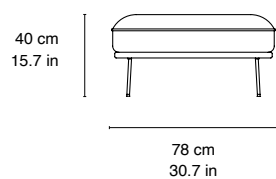

DIMENSIONS

TOTAL HEIGHT	85 cm / 33.5 in
TOTAL DEPTH	102 cm / 40.2 in
SEAT HEIGHT	40.0 cm / 15.7 in
ARMREST HEIGHT	57.0 cm / 22.4 in
SEAT DEPTH	60.0 cm / 23.6 in

MATERIALS

FRAME	Steel and wooden board
LEGS	Powder coated steel
SEAT	Canvas, upholstered foam and wadding cushion
BACKREST	Canvas, upholstered foam and wadding cushion
BACK CUSHIONS	Down feathers, synthetic fibers and wadding
SEAT CUSHIONS	Down feathers, foam, shredded foam and wadding
ARMREST	Down, feathers, polyether & wadding
UPHOLSTERY	Leather, fabric
FOAM OPTIONS	CMHR
FURNITURE FEET	Plastic gliders

OTHER SPECIFICATIONS

WEIGHT KG	20 kg / 44.0 lbs
ASSEMBLY INFORMATION	Delivered fully assembled
COUNTRY OF ORIGIN	Poland

LYRA ARMCHAIR & OTTOMAN

Lyra Armchair

Lyra Ottoman

WARRANTY, CARE AND MAINTENANCE

More information on our website