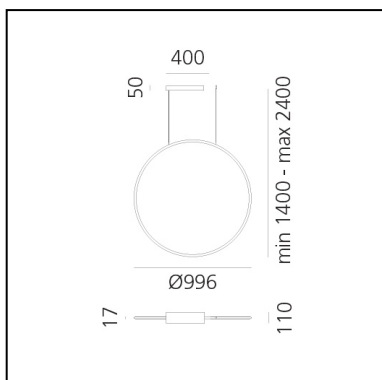

Discovery Vertical 100 - Bronze - RGBW - App Compatible

Ernesto Gismondi

IP20    Dimmerable: 

LUMINAIRE

- Watt: **59W**
- Delivered lumens output: **3308lm**
- Efficiency: **68%**
- Efficacy: **56.07lm/W**
- Dimmable Typology: **APP**

DIMENSIONS

- Width: **cm 1.7**
- Diameter: **cm 99.6**
- Base Length: **cm 40**
- Max Height from ceiling: **cm 240**

Accessories

Device for switching and controlling Artemide App products. Max N.3 inputs for external push buttons. Max 1m distance. Mains power supply required. To be installed inside flush mounting boxes or junction boxes. DV1080APP