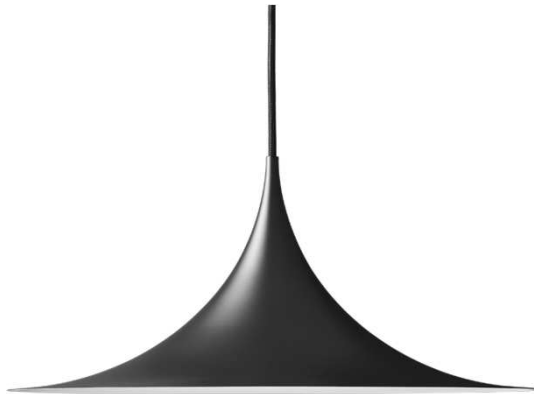

SEMI SM2 // PENDANT LAMP, EU MODEL

Designed by Bonderup & Thorup

PRODUCT

Item no.: 004-0210X
+ style code

DESCRIPTION

Semi is a unique pendant lamp, based on two quarter-circles put together, back-to-back. It's distinctive arch-shaped shade in lacquered, spun aluminium creates a diffused, cone-shaped light, ideal over a dining table or kitchen work surface.

VERSION - SEMI PENDANT Ø47 / SM2

RAL codes are indicative.

- Fabric wire - White:
- Matt white / White inside // RAL 9003 / RAL 9003 // Gloss level 20 / Gloss level 20
- Fabric wire - Black:
- Matt black / White inside // RAL 9005 / RAL 9003 // Gloss level 20 / Gloss level 20
- Glossy orange / White inside // RAL xxxx / RAL 9003 // Gloss level 80 / Gloss level 20
- Glossy blue-grey / White inside // RAL 160 60 05 / RAL 9003 // Gloss level 80 / Gloss level 20
- Glossy anthracite grey / White inside // RAL 7016 / RAL 9003 // Gloss level 80 / Gloss level 20

PENDANT VERSION

Order item - look for part number in the pricelist.

Series contains the following:

SM1, SM2, SM3

Ø 60 cm

Ø 47 cm

Ø 30 cm

COLOURS

// Matt black

// Matt white

// Glossy orange

// Glossy blue-grey

// Glossy anthracite grey

FACTS

MEASUREMENT - L X W X H MM

Lamp rosette height: 57 mm
Lamp rosette diameter: 114 mm
Shade height: 235 mm
Shade diameter: Ø470 mm
Cable length, exposed: APP. 2200 mm
Cable length, total: APP. 2500 mm