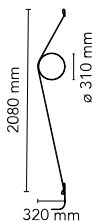

Wirering Grey

by Formafantasma , 2018

Indirect light wall lighting device with body in calendered, extruded aluminium with galvanised or varnished finish. The special tangent cable, in coloured rubber, provides the power. The cable is fixed to the wall with ABS joints in the same finish as the ring. Dimming via switch pedal on the cable. Power supply on adapter with interchangeable plugs. Useful cable length is 2.5 metres.

Mounting	Wall
Environment	Indoor
Weight	(ring 0,235kg + cable 0,710kg) = 0,945 Kg
Light sources available	180 x LED 16W 2700K Dimmer CRI90 1300lm
Emergency	Without
Switching	no
Power	16W
Battery	No
Supply included	Yes

Cord Length	2,5m mm
Materials	Aluminum

Colors	<ul style="list-style-type: none"> ○ 9513009 - Grey cable/White ring ● 9513020 - Grey cable/Grey ring ● 9513030 - Grey cable/Black ring ● F9513034 - Grey cable/Pink ring ● 9513044 - Grey cable/Gold ring
--------	---