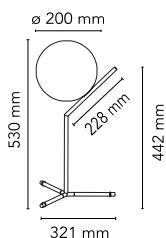

IC Lights Table 1 High

by Michael Anastassiades , 2014

Table lamp providing diffused light. Frame in brass, brushed and transparent varnished or chrome steel. Blown glass opal diffuser. Dimmer on the power chord.

Mounting	Table
Environment	Indoor
Finish	Brushed brass, Chrome
Weight	1.7 Kg
Light sources available	1 x LED E14 8W 3000K 800lm T28 - RF26565 - DIMM.
Emergency	Without
Switching	Dimmer on the power chord.
Voltage	220-240V
Power	MAX 60W
Battery	No
Supply included	No