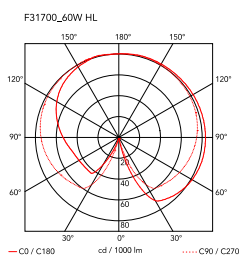

IC Lights Table 1 High

by Michael Anastassiades , 2014

Table lamp providing diffused light. Frame in brass, brushed and transparent varnished or chrome steel. Blown glass opal diffuser. Dimmer on the power chord.

Mounting	Table
Environment	Indoor
Finish	Brushed brass, Chrome
Weight	1.7 Kg
Light sources available	1 x LED E14 8W 3000K 800lm T28 - RF26565 - DIMM.
Emergency	Without
Switching	Dimmer on the power chord.
Voltage	220-240V
Power	MAX 60W
Battery	No
Supply included	No