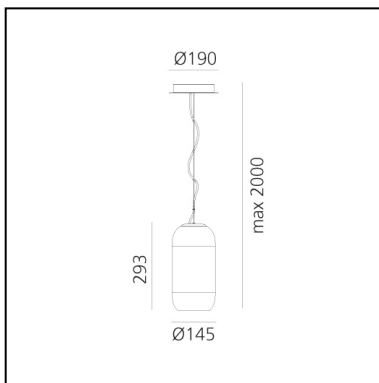

Gople Mini Suspension - White

BIG - Bjarke Ingels Group

IP20    Dimmerable: 

LUMINAIRE

- Watt: **5,7W**
- Delivered lumens output: **440lm**
- CCT: **2700K**
- Efficiency: **94%**
- Efficacy: **87.91lm/W**
- CRI: **80**

PRODUCT CODE: 1406020A

FEATURES

- Article Code: **1406020A**
- Colour: **White**
- Installation: **Suspension**
- Material: **Blown glass, aluminium**
- Series: **Design Collection**
- Environment: **Indoor**
- design by: **BIG - Bjarke Ingels Group**

DIMENSIONS

- Height: **cm 29**
- Diameter: **cm 14.5**
- Base Diameter: **cm 19**
- Max Height from ceiling: **cm 200**

SOURCES NOT INCLUDED

- Category: **LED RETROFIT**
- Number: **1**
- Watt: **6W**
- Socket: **E14**