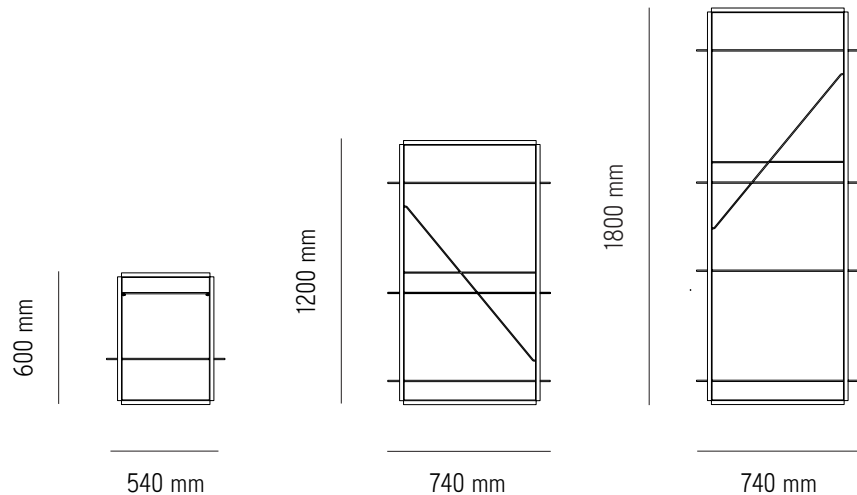

Item No	Variation
40510	Side Table, Raw Gold, Small
40511	Shelf, Raw Gold, Medium
40512	Shelf, Raw Gold, Large
40520	Side Table, Iron Black, Small
40521	Shelf, Iron Black, Medium
40522	Shelf, Iron Black, Large

NEW WORKS.

Product Fact Sheet - Furniture - Florence Shelf

Specifications

Product Name	Florence Shelf
Designer	Knut Bendik Humlevik & Josefine Hedemann
Year	2015
Category	Furniture
Type	Shelf
Material	Metallic powder coated steel and tempered glass
Product Dimensions	Side Table: H: 600 x W: 540 x D: 540 mm Medium Shelf: H: 1200 x W: 740 x D: 440 mm Large Shelf : H: 1800 x W: 740 x D: 440 mm
Packaging Dimensions	Side Table: H: 660 x W: 500 x D: 500 mm - 13,1 kg Medium Shelf: H: 1260 x W: 700 x D: 500 mm - 24,6 kg Large Shelf: H: 1860 x W: 700 x D: 500 mm - 32,6 kg
Delivery time	4 - 6 weeks
County of origin	Denmark