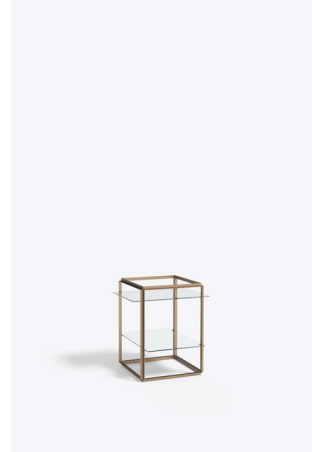

NEW WORKS.

Product Fact Sheet - Furniture - Florence Shelf

Florence Shelf

Knut Bendik Humlevik & Josefine Hedemann

The Florence Shelf was created to display the beauty of life's objects. The lightness of the delicate asymmetrical frame provides grounding, as the objects appear to float on the glass shelves. This allows you to focus on their individual qualities and material composition. With its unpolished, raw beauty it will transform your home into a private gallery.

NEW WORKS.

Product Fact Sheet - Furniture - Florence Shelf

Specifications

Product Name	Florence Shelf
Designer	Knut Bendik Humlevik & Josefine Hedemann
Year	2015
Category	Furniture
Type	Shelf
Material	Metallic powder coated steel and tempered glass
Product Dimensions	Side Table: H: 600 x W: 540 x D: 540 mm Medium Shelf: H: 1200 x W: 740 x D: 440 mm Large Shelf : H: 1800 x W: 740 x D: 440 mm
Packaging Dimensions	Side Table: H: 660 x W: 500 x D: 500 mm - 13,1 kg Medium Shelf: H: 1260 x W: 700 x D: 500 mm - 24,6 kg Large Shelf: H: 1860 x W: 700 x D: 500 mm - 32,6 kg
Delivery time	4 - 6 weeks
County of origin	Denmark

NEW WORKS.

Product Fact Sheet - Furniture - Florence Shelf

Variation

Raw Gold Frame w. Clear Glass

Raw Gold Frame w. Clear Glass

Raw Gold Frame w. Clear Glass

Iron Black Frame w. Smoked Glass

Iron Black Frame w. Smoked Glass