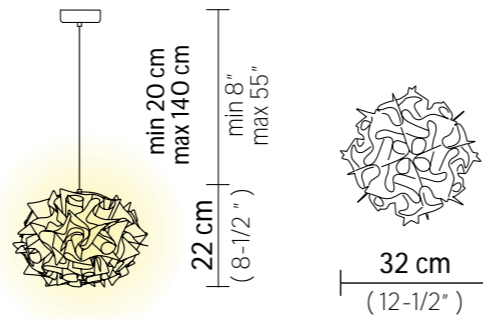

With: Magnetic hanging System

Weight: net 1,15 Kg - gross 2,6 Kg

net 1,6 Kg - gross 2,6 Kg (AUREA)

Packaging: 46 x 47 x h. 43 cm

FINISH	PRODUCT CODE	EAN CODE	CANOPY DETAILS
 AUREA	<b>VELSS00WHG01R00000EU</b> RED WIRE	8024727102818	Ø 12 x h. 3,2 cm   RED WIRE      TRANSP WIRE
	<b>VELSS00WHG01T00000EU</b> TRANSP WIRE	8024727102825	
	ACCESSORIES		
	6M CABLE KIT (must be ordered with lamp) RED WIRE		
6M CABLE KIT (must be ordered with lamp) TRANSP WIRE			
 COUTURE	<b>VELSS00FLG01R00000EU</b> RED WIRE	8024727084428	Ø 12 x h. 3,2 cm   RED WIRE      TRANSP WIRE
	<b>VELSS00FLG01T00000EU</b> TRANSP WIRE	8024727084978	
	ACCESSORIES		
	6M CABLE KIT (must be ordered with lamp) RED WIRE		
6M CABLE KIT (must be ordered with lamp) TRANSP WIRE			
 COUTURE	<b>VELSS00CTR01R00000EU</b> RED WIRE	8024727073279	Ø 12 x h. 3,2 cm   RED WIRE      TRANSP WIRE
	<b>VELSS00CTR01T00000EU</b> TRANSP WIRE	8024727073637	
	ACCESSORIES		
	6M CABLE KIT (must be ordered with lamp) RED WIRE		
6M CABLE KIT (must be ordered with lamp) TRANSP WIRE			
 PRISMA	<b>VELSS00PRS01T00000EU</b>	8024727040745	Ø 12 x h. 3,2 cm 
	ACCESSORIES		
	6M CABLE KIT (must be ordered with lamp)		

FINISH	PRODUCT CODE	EAN CODE	CANOPY DETAILS
 COUTURE	<b>VELXSXOCTR01RMS0000EU</b> <b>RED WIRE</b>	8024727076713	Ø 12 x h. 3,2 cm  <b>RED WIRE</b>  <b>TRANSP WIRE</b>
	<b>VELXSXOCTR01TMS0000EU</b> <b>TRANSP WIRE</b>	8024727076928	
	<b>ACCESSORIES</b>		
	6M CABLE KIT (must be ordered with lamp) <b>RED WIRE</b>		
	6M CABLE KIT (must be ordered with lamp) <b>TRANSP WIRE</b>		