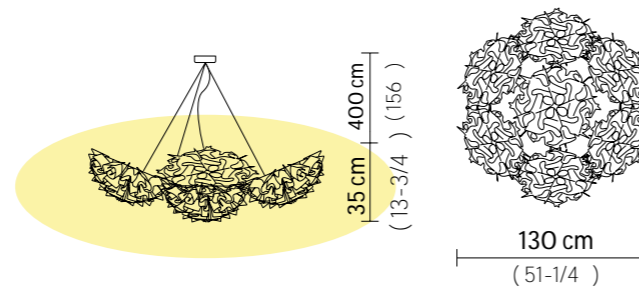

FINISH	PRODUCT CODE	EAN CODE	CANOPY DETAILS
 COUTURE	<b>VELXSXOCTR01RMS0000US</b> <b>RED WIRE</b>	8024727076751	Ø 4,72 x h. 1,26 in   RED WIRE      TRANSP WIRE
	<b>VELXSXOCTR01TMS0000US</b> <b>TRANSP WIRE</b>	8024727076959	
	ACCESSORIES		
	6M CABLE KIT <b>RED WIRE</b>		
	6M CABLE KIT <b>TRANSP WIRE</b>		

With: Magnetic System

Weight: net 21,75 lbs - gross 52,48 lbs

Packaging: 22,05 x 21,65 x h. 9,06 in

FINISH	PRODUCT CODE	EAN CODE	CANOPY DETAILS
 FOLIAGE	<b>7</b> <b>VELSOVSFLG04T000000US</b>	8024727098449	Ø 5,51 x h. 1,26 in 
 COUTURE	<b>7</b> <b>VELSOVSCTR04T000000US</b>	8024727098456	Ø 5,51 x h. 1,26 in 