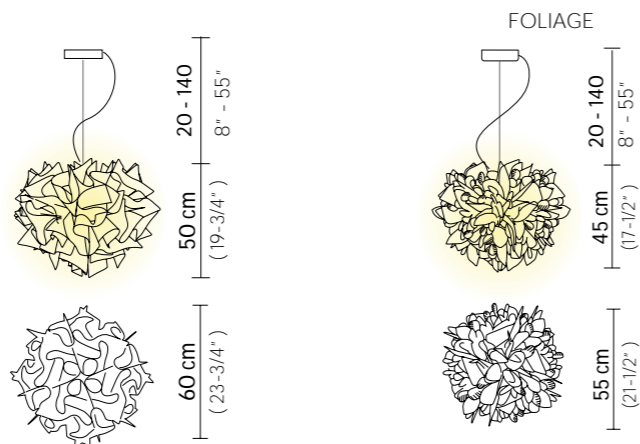

With: Magnetic hanging System

Weight: net 2,07 Kg - gross 5,2 Kg

net 2,4 Kg - gross 5,2 Kg (AUREA)

Packaging: 61 x 61 x h. 63 cm

FINISH	PRODUCT CODE	EAN CODE	CANOPY DETAILS
 AUREA	<b>VELSLO0WHG01R00000EU</b> RED WIRE	8024727102696	Ø 12 x h. 3,2 cm   RED WIRE      TRANSP WIRE
	<b>VELSLO0WHG01T00000EU</b> TRANSP WIRE	8024727102702	
	ACCESSORIES		
	6M CABLE KIT (must be ordered with lamp) RED WIRE		
6M CABLE KIT (must be ordered with lamp) TRANSP WIRE			
 FOLIAGE	<b>VELSLO0FLG01R00000EU</b> RED WIRE	8024727084411	Ø 12 x h. 3,2 cm   RED WIRE      TRANSP WIRE
	<b>VELSLO0FLG01T00000EU</b> TRANSP WIRE	8024727084961	
	ACCESSORIES		
	6M CABLE KIT (must be ordered with lamp) RED WIRE		
6M CABLE KIT (must be ordered with lamp) TRANSP WIRE			
 COUTURE	<b>VELSLO0CTR01R00000EU</b> RED WIRE	8024727073330	Ø 12 x h. 3,2 cm   RED WIRE      TRANSP WIRE
	<b>VELSLO0CTR01T00000EU</b> TRANSP WIRE	8024727073644	
	ACCESSORIES		
	6M CABLE KIT (must be ordered with lamp) RED WIRE		
6M CABLE KIT (must be ordered with lamp) TRANSP WIRE			
 PRISMA	<b>VELSLO0PRS01T00000EU</b>	8024727040752	Ø 12 x h. 3,2 cm 
	ACCESSORIES		
	6M CABLE KIT (must be ordered with lamp)		

FINISH	PRODUCT CODE	EAN CODE	CANOPY DETAILS
 GOLD	<b>VELSLO0GLD01T00000EU</b>	8024727041711	Ø 12 x h. 3,2 cm 
	ACCESSORIES		
	6M CABLE KIT (must be ordered with lamp)		
 SILVER	<b>VELSLO0SLV01T00000EU</b>	8024727041667	Ø 12 x h. 3,2 cm 
	ACCESSORIES		
	6M CABLE KIT (must be ordered with lamp)		
 COPPER	<b>VELSLO0CPP01T00000EU</b>	8024727041810	Ø 12 x h. 3,2 cm 
	ACCESSORIES		
	6M CABLE KIT (must be ordered with lamp)		
 WHITE	<b>VELSLO0WHT01T00000EU</b>	8024727040387	Ø 12 x h. 3,2 cm 
	ACCESSORIES		
	6M CABLE KIT (must be ordered with lamp)		
 BLACK	<b>VELSLO0BLK01T00000EU</b>	8024727040370	Ø 12 x h. 3,2 cm 
	ACCESSORIES		
	6M CABLE KIT (must be ordered with lamp)		