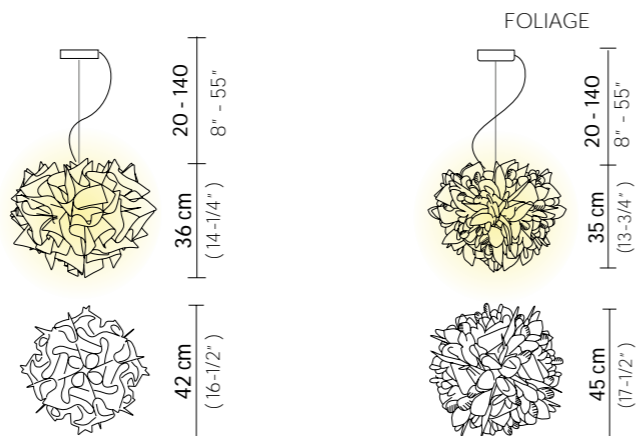

With: Magnetic hanging System

Weight: net 1,15 Kg - gross 2,6 Kg

net 1,6 Kg - gross 2,6 Kg (AUREA)

Packaging: 46 x 47 x h. 43 cm

FINISH	PRODUCT CODE	EAN CODE	CANOPY DETAILS
 AUREA	<b>VELSS00WHG01R00000EU</b> RED WIRE	8024727102818	Ø 12 x h. 3,2 cm   RED WIRE      TRANSP WIRE
	<b>VELSS00WHG01T00000EU</b> TRANSP WIRE	8024727102825	
	ACCESSORIES		
	6M CABLE KIT (must be ordered with lamp) RED WIRE		
6M CABLE KIT (must be ordered with lamp) TRANSP WIRE			
 COUTURE	<b>VELSS00FLG01R00000EU</b> RED WIRE	8024727084428	Ø 12 x h. 3,2 cm   RED WIRE      TRANSP WIRE
	<b>VELSS00FLG01T00000EU</b> TRANSP WIRE	8024727084978	
	ACCESSORIES		
	6M CABLE KIT (must be ordered with lamp) RED WIRE		
6M CABLE KIT (must be ordered with lamp) TRANSP WIRE			
 COUTURE	<b>VELSS00CTR01R00000EU</b> RED WIRE	8024727073279	Ø 12 x h. 3,2 cm   RED WIRE      TRANSP WIRE
	<b>VELSS00CTR01T00000EU</b> TRANSP WIRE	8024727073637	
	ACCESSORIES		
	6M CABLE KIT (must be ordered with lamp) RED WIRE		
6M CABLE KIT (must be ordered with lamp) TRANSP WIRE			
 PRISMA	<b>VELSS00PRS01T00000EU</b>	8024727040745	Ø 12 x h. 3,2 cm 
	ACCESSORIES		
	6M CABLE KIT (must be ordered with lamp)		