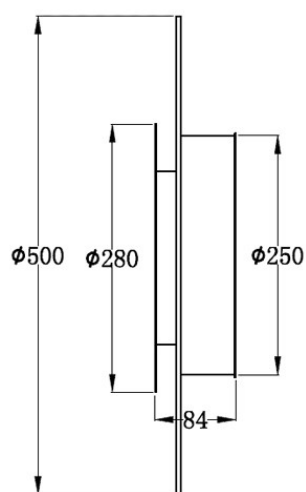

Product Specification: Nitra vägglampa svart matt

2021-09-08
4300380-4002

BY
RYDÉNS
GNOSJÖ - SWEDEN
SINCE 1958

Dimmer

Dimmer included	No

Cable/Connection

Type of cable	Flat plastic
Cable length (cm)	200

Transformer

Transformer included	No

Technical properties

Socket 1 Max Watt	12W
Socket 1 (V)	12VDC
Bulb included	Yes
Switch position	Cable
Indoor/Outdoor	indoor
Protection class	II
Material	Metal

LED

Color temperature (Kelvin)	3000
Lumen (Lm)	360
Color rendering index Ra	80
LED lifetime (h)	20000
Dimmable LED	No
Fixed/replaceable LED	Replaceable
Bulb included	Yes
LED driver included	Yes
LED driver specs	12VDC, 12W
Connection type LED driver	Terminal block

byrydens.com
info@byrydens.se

AB Rydén i Gnosjö
Box138, SE-33523 Gnosjö, Sweden
Phone +46 (0) 370 33 30 40
info@byrydens.se
www.byrydens.com