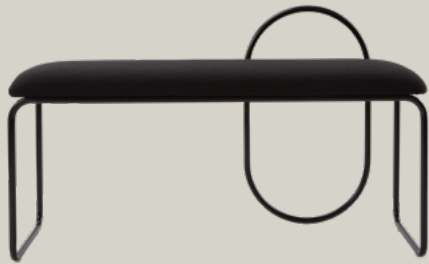

AYTM

ANGUI BENCH

Product sheet

SPECIFICATIONS

<i>PRODUCT TYPE</i>	Bench
<i>PRODUCT NAME</i>	ANGUI
<i>COLOURS</i>	Anthracite bouclé
	Taupe bouclé
<i>DIMENSIONS</i>	L110 x W39 x H68 cm
<i>WEIGHT</i>	11,68 kg
<i>SITTING HEIGHT</i>	51 cm
<i>MATERIAL — FRAME</i>	Steel with powder coating
<i>MATERIAL — SEAT</i>	PU foam & Plywood / MDF
	Fabric: 92% RPET & 8% Polyester ≈ 5,5 recycled bottles (Gabriel Grain fabric)
<i>GABRIEL GRAIN DESIGN NO.</i>	Taupe bouclé: 228861253 Anthracite bouclé: 228860328
<i>GABRIEL GRAIN MATERIAL</i>	Click to read more about Gabriel Grain fabric specifications
<i>QUANTITY PER PARCEL</i>	1
<i>PACKAGING DIMENSIONS</i>	L121 x W41 x H18 cm
<i>PACKAGING WEIGHT</i>	13,68 kg
<i>COMPLIANT WITH</i>	EN 16139; EN 1021-1 & 2
	ANSI/BIFMA X5.4; TB117-2013
<i>MAX LOAD</i>	160 kg
<i>US FR LEGISLATION</i>	The Gabriel Grain fabric complies with US FR legislation
<i>PLEASE NOTE</i>	For the contract market kindly use the attached feet for recommended stability

VARIATIONS

 ANTHRACITE BOUCLÉ
Art. No.
501600070081

 TAUPE BOUCLÉ
Art. No.
501600072081

CARE GUIDE — METALS

HOW TO CLEAN / POLISH

POWDER COATED IRON / STEEL / ALUMINIUM

To get rid of dirt and dust, mix a mild detergent with warm water. Dip a lint free cloth into the water & wipe the item down with the cloth. If necessary, wipe the item dry with a soft dry cloth.

STORYTELLING

ANGUI BENCH / BY AYTM DESIGN TEAM

Taking a moment to relax, and resting your legs for a little while, the ANGUI bench is the perfect place to do so. Use it in the hallway, in the bedroom or wherever you need a place to rest. The ANGUI family is a beautiful range of different furniture, including benches, chairs, shelves and mirrors in a wide variety of colours and sizes. The pipe styled frame and tone in tone creates sophisticated pieces that will enhance and contribute to your own personal style.