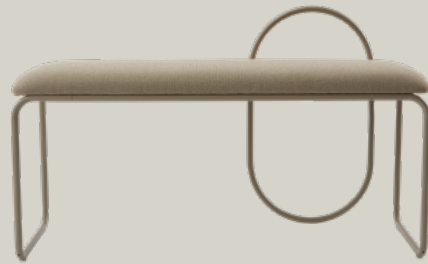

VARIATIONS

ANTHRACITE BOUCLÉ
Art. No.
501600070081

TAUPE BOUCLÉ
Art. No.
501600072081