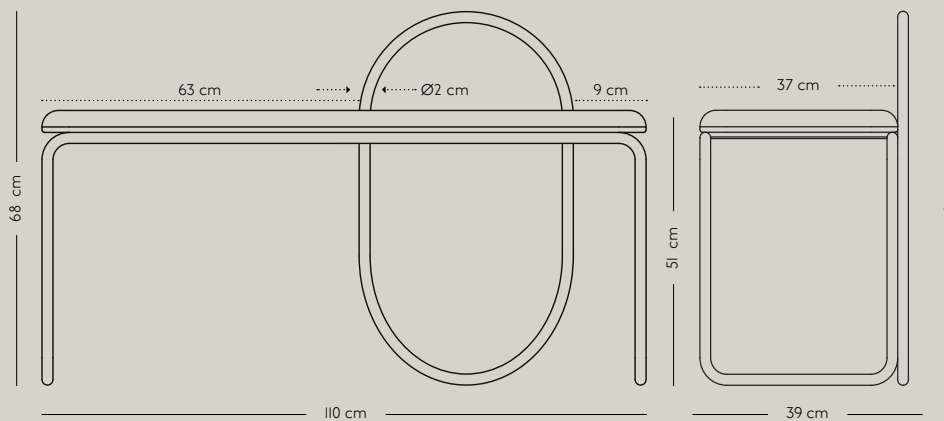

AYTM

ANGUI BENCH

Product sheet

SPECIFICATIONS

<i>PRODUCT TYPE</i>	Bench
<i>PRODUCT NAME</i>	ANGUI
<i>COLOURS</i>	Anthracite bouclé
	Taupe bouclé
<i>DIMENSIONS</i>	L110 x W39 x H68 cm
<i>WEIGHT</i>	11,68 kg
<i>SITTING HEIGHT</i>	51 cm
<i>MATERIAL — FRAME</i>	Steel with powder coating
<i>MATERIAL — SEAT</i>	PU foam & Plywood / MDF
	Fabric: 92% RPET & 8% Polyester ≈ 5,5 recycled bottles (Gabriel Grain fabric)
<i>GABRIEL GRAIN DESIGN NO.</i>	Taupe bouclé: 228861253 Anthracite bouclé: 228860328
<i>GABRIEL GRAIN MATERIAL</i>	Click to read more about Gabriel Grain fabric specifications
<i>QUANTITY PER PARCEL</i>	1
<i>PACKAGING DIMENSIONS</i>	L121 x W41 x H18 cm
<i>PACKAGING WEIGHT</i>	13,68 kg
<i>COMPLIANT WITH</i>	EN 16139; EN 1021-1 & 2
	ANSI/BIFMA X5.4; TB117-2013
<i>MAX LOAD</i>	160 kg
<i>US FR LEGISLATION</i>	The Gabriel Grain fabric complies with US FR legislation
<i>PLEASE NOTE</i>	For the contract market kindly use the attached feet for recommended stability