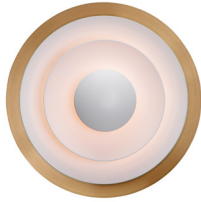

DIABLO

The exclusive Diablo series includes pendants, wall, floor and table luminaire. The design is created to frame the light in a soft and beautiful way and the vivid expression of the lamp gives character and personality to your home. The wall lamp fits perfectly on the wall in stairs and in corridors

Design: Joakim Fihn

10
Brass

1012
Brass - fixed
Installation

21
Flat Black/
Glossy Red

2112
Flat Black/
Glossy Red -
fixed
installation

48
Gray/Glossy
Black

48
Gray/glossy
black - fixed
installation

Item no.	5369
Category	Wall lamp
Material	Metal
Cord length	2,2 m (no cord on fixed installation)
Dimmer/Switch	Switch on cord
Dimmable function	On fixed installation
Mounting	Wall
Voltage	230V
Socket	G9
Wattage max	10W
Energy Class	A+++ - A
Classification	With cord <input type="checkbox"/> Fixed installation <input checked="" type="checkbox"/>
IP Class	IP20
Ø mm	300
Depth mm	100
Product weight kg	1,2
Light source included	Yes, G9 LED
Kelvin	2700 K
Lumen	600 lm