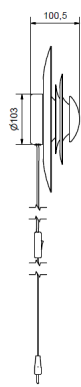

Design: Joakim Fihn

10
Brass

1012
Brass - fixed
Installation

21
Flat Black/
Glossy Red

2112
Flat Black/
Glossy Red -
fixed
installation

48
Gray/Glossy
Black

48
Gray/glossy
black - fixed
installation

Item no.	5369
Category	Wall lamp
Material	Metal
Cord length	2,2 m (no cord on fixed installation)
Dimmer/Switch	Switch on cord
Dimmable function	On fixed installation
Mounting	Wall
Voltage	230V
Socket	G9
Wattage max	10W
Energy Class	A+++ - A
Classification	With cord <input type="checkbox"/> Fixed installation <input checked="" type="checkbox"/>
IP Class	IP20
Ø mm	300
Depth mm	100
Product weight kg	1,2
Light source included	Yes, G9 LED
Kelvin	2700 K
Lumen	600 lm