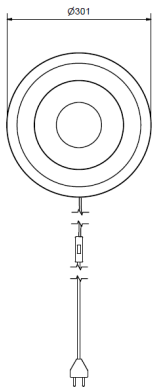

Design: Joakim Fihn

10
Brass

1012
Brass - fixed
Installation

21
Flat Black/
Glossy Red

2112
Flat Black/
Glossy Red -
fixed
installation

48
Gray/Glossy
Black

48
Gray/glossy
black - fixed
installation

Item no.	5369
Category	Wall lamp
Material	Metal
Cord length	2,2 m (no cord on fixed installation)
Dimmer/Switch	Switch on cord
Dimmable function	On fixed installation
Mounting	Wall
Voltage	230V
Socket	G9
Wattage max	10W
Energy Class	A+++ - A
Classification	With cord <input type="checkbox"/> Fixed installation <input checked="" type="checkbox"/>
IP Class	IP20
Ø mm	300
Depth mm	100
Product weight kg	1,2
Light source included	Yes, G9 LED
Kelvin	2700 K
Lumen	600 lm