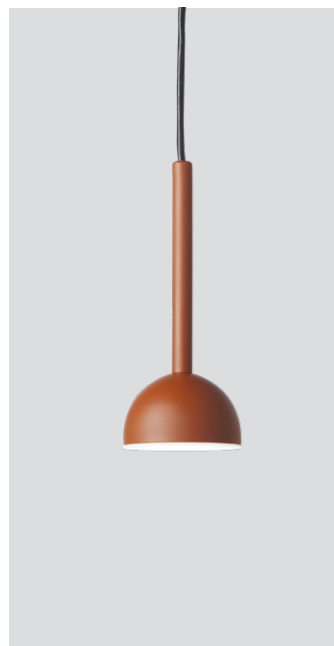

# Blush pendant

Blush black  
– Item no. 116

Blush white  
– Item no. 117

Blush rust  
– Item no. 118

**Product type:** Pendant lamp

**Design:** Morten & Jonas, 2019

**Shade and body material:** Steel

**Shade and body colours:** Black, white or rust

**Light diffuser material:** Opal acrylic

**Wire:** Black (black and rust version) or white (white version), 370 cm

**Bulb:** Integrated and dimmable LED 6 W, 550 lm, 3000 K, CRI > 85.

**Voltage:** 220V - 240V - 50/60Hz

## Dimensions and light direction: