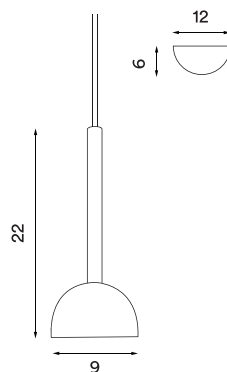

**Light diffuser material:** Opal acrylic

**Wire:** Black (black and rust version) or white (white version), 370 cm

**Bulb:** Integrated and dimmable LED 6 W, 550 lm, 3000 K, CRI > 85.

**Voltage:** 220V - 240V - 50/60Hz

**Net weight:** 0.70 kg

**Minimum order size:** 2

**Spare parts available:** LED module

## Dimensions and light direction: