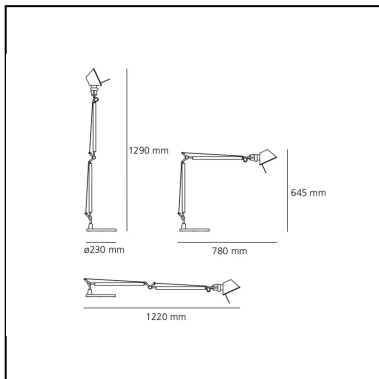

Tolomeo Table - Metal grey - Body Lamp

Michele De Lucchi
Giancarlo Fassina

IP20   EAC 

LUMINAIRE

- Watt: **100W**
- Voltage: **220V-240V**
- Delivered lumens output: **804lm**
- Efficiency: **58%**
- Efficacy: **8.04lm/W**
- CRI: **100**

Notes

Interchangeable support: table base, clamp, desk fixed support and twin support that allows two independent lamp units to be fitted. Possibility to mount LED source on E27 Socket. Complete lamp consists of body lamp + accessories

DIMENSIONS

- Length: **cm 78**
- Height: **cm 64.5**
- Base Diameter: **cm 23**
- Max Extension Height: **cm 129**
- Max Extension Length: **cm 122**
- Impact Resistance: **N/D**
- Glow Wire Test: **N/D°**

- Category: **LED RETROFIT**
- Number: **1**
- Watt: **8W**
- Socket: **E27**

Accessories

Table clamp aluminium A004100

Table base ø cm. 23 - Aluminium A004030

Desk fixed support aluminium A004200