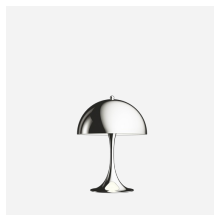

Panthella Portable Metal

Panthella Portable Metal - 5744168342

This portable table lamp emits a glare-free, soft, and comfortable light. The metal shade reflects the light downwards and provides pleasant illumination created by the inner white painted shade and the reflection from the trumpet-shaped stem.

Verner Panton

Verner Panton (1926-1998) is famous for his inspirational and colorful personality. A unique person with a special sense for color, shape, light function and space. Over the course of his career, Panton introduced a series of modern lamps with personalities unlike any of his Scandinavian contemporaries.

Materials

Shade: Deep drawn steel. Base: Die cast aluminium

Sizes and weights

Width x Height x Length (mm) | 160 x 230 x 160 Max 0.5 kg

Class

Ingress protection IP23. Electric shock protection III

Light source

Product family

Panthella Table 320

Panthella Table

Panthella Floor

Panthella MINI

Panthella Portable

Light distribution diagrams

Cartesian