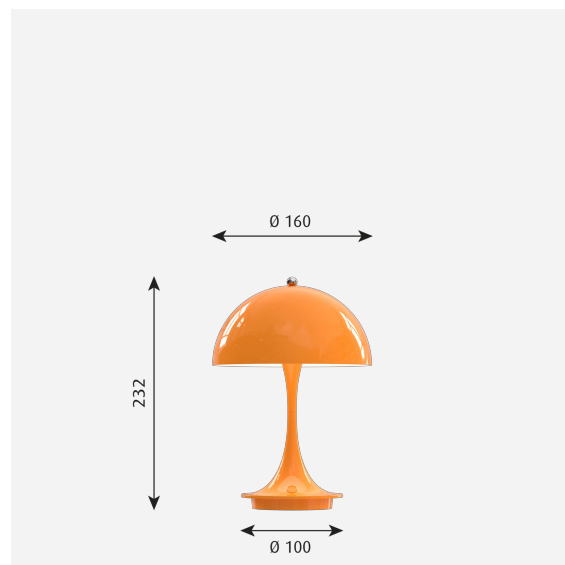

Product info

Information

Please note that the Panthella Portable comes with a USB-cable but without an adapter. Separate USB-Adapter is available as accessory. White cable for white and pale rose version. Black cable for orange and black version.

Mounting

Cable length: 1.5m. Power: USB cable for standard USB adapter Light control: Switch on base Battery lifetime: 5 hours @ 100% Step-dim: 0%/10%/33%/100%

Finish

White, Black, Orange or Pale Rose, powder coated.

Materials

Shade: Deep drawn steel. Base: Die cast aluminium

Sizes and weights

Width x Height x Length (mm) | 160 x 230 x 160 Max 0.5 kg

Class

Ingress protection IP23. Electric shock protection III

Light source

LED 2700K 2.5W
Lumen: 230

Information

Please note that the Panthella Portable comes with a USB-cable but without an adapter. Separate USB-Adapter is available as accessory.

White cable for white and pale rose version. Black cable for orange and black version.

Product family