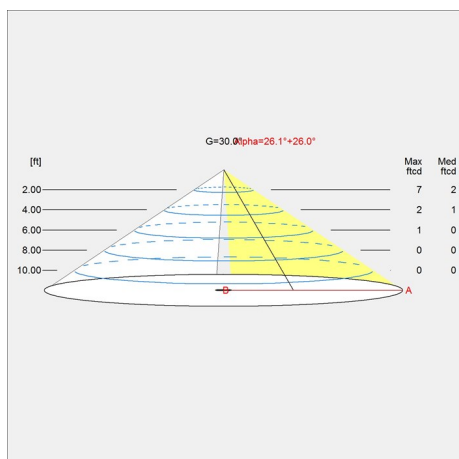

Product family

Panthella Table 320

Panthella Table

Panthella Floor

Panthella MINI

Panthella Portable

Light distribution diagrams

Cartesian

Data specifications

Colour	Orange	Length	160
Width	160	Height	230
Built-in Height	-	IP class	-

Panthealla Portable Metal

Class	III
Standby (W)	-
Inrush Current	-
Kelvin	2700
SDCM	3
Watt	2.5
Light control	-
UGR Transversal / Axial	8.9/8.9
Driver life	-