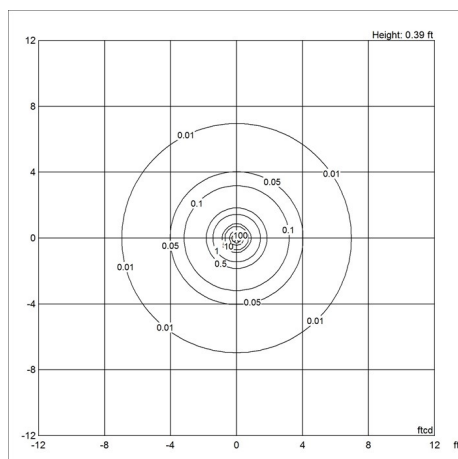

Light distribution diagrams

Isolux

Spare parts & accessories

Product	Variant number
ADAPTOR USB BLACK	5744168410
Panthella Portable USB adaptor	5744166674
Panthella Portable USB portable cover	5744166690
Panthella Portable shade opal	5744166742
Panthella Portable top nut	5744166755
Panthella Portable diffuser w/screws	5744168083
PANTHELLA PORTABLE SHADE WHITE	5744168368
PANTHELLA PORTABLE SHADE BLACK	5744168371
PANTHELLA PORTABLE SHADE ORANGE	5744168384
PANTHELLA PORTABLE SHADE PALE ROSE	5744168397
PANTHELLA PORTABLE USB PORT COVER BLK	5744168407

Data specifications

Colour	Orange	Length	160
Width	160	Height	230
Built-in Height	-	IP class	-