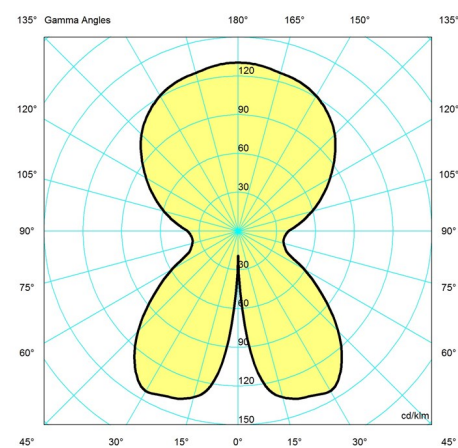

Polar

Spare parts & accessories

Product	Variant number
ADAPTOR USB BLACK	5744168410
Panthella Portable USB adaptor	5744166674
Panthella Portable USB portable cover	5744166690
Panthella Portable shade opal	5744166742
Panthella Portable top nut	5744166755
Panthella Portable diffuser w/screws	5744168083
PANTHELLA PORTABLE SHADE WHITE	5744168368
PANTHELLA PORTABLE SHADE BLACK	5744168371
PANTHELLA PORTABLE SHADE ORANGE	5744168384
PANTHELLA PORTABLE SHADE PALE ROSE	5744168397
PANTHELLA PORTABLE USB PORT COVER BLK	5744168407

Data specifications

Colour	Orange	Length	160
Width	160	Height	230
Built-in Height	-	IP class	-