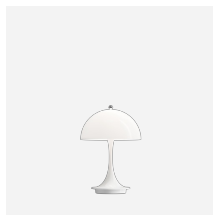

Panthella Portable Metal

Panthella Portable Metal - 5744168342

This portable table lamp emits a glare-free, soft, and comfortable light. The metal shade reflects the light downwards and provides pleasant illumination created by the inner white painted shade and the reflection from the trumpet-shaped stem.

Product family

Panthella Table 320

Panthella Table

Panthella Floor

Panthella MINI

Panthella Portable

Light distribution diagrams

Cartesian