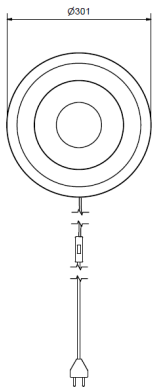

Design: Joakim Fihn

**10**  
Brass

**1012**  
Brass - fixed  
Installation

**21**  
Flat Black/  
Glossy Red

**2112**  
Flat Black/  
Glossy Red -  
fixed  
installation

**48**  
Gray/Glossy  
Black

**48**  
Gray/glossy  
black - fixed  
installation

|                       |   |
|-----------------------|---|
| Item no.              | 5371  |
| Category              | Wall lamp   |
| Material              | Metal   |
| Cord length           | 2,2 m (no cord on fixed installation)   |
| Dimmer/Switch         | Switch on cord  |
| Dimmable function     | On fixed installation   |
| Mounting              | Wall  |
| Voltage               | 230V  |
| Socket                | G9  |
| Wattage max           | 10W   |
| Energy Class          | A+++ - A  |
| Classification        | With cord <input type="checkbox"/> Fixed installation <input checked="" type="checkbox"/> |
| IP Class              | IP20  |
| Ø mm                  | 400   |
| Depth mm              | 122   |
| Product weight kg     | 1,75  |
| Light source included | Yes, G9 LED   |
| Kelvin                | 2700 K  |
| Lumen                 | 600 lm  |