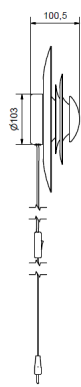

Design: Joakim Fihn

**10**  
Brass

**1012**  
Brass - fixed  
Installation

**21**  
Flat Black/  
Glossy Red

**2112**  
Flat Black/  
Glossy Red -  
fixed  
installation

**48**  
Gray/Glossy  
Black

**48**  
Gray/glossy  
black - fixed  
installation

|                       |   |
|-----------------------|---|
| Item no.              | 5371  |
| Category              | Wall lamp   |
| Material              | Metal   |
| Cord length           | 2,2 m (no cord on fixed installation)   |
| Dimmer/Switch         | Switch on cord  |
| Dimmable function     | On fixed installation   |
| Mounting              | Wall  |
| Voltage               | 230V  |
| Socket                | G9  |
| Wattage max           | 10W   |
| Energy Class          | A+++ - A  |
| Classification        | With cord <input type="checkbox"/> Fixed installation <input checked="" type="checkbox"/> |
| IP Class              | IP20  |
| Ø mm                  | 400   |
| Depth mm              | 122   |
| Product weight kg     | 1,75  |
| Light source included | Yes, G9 LED   |
| Kelvin                | 2700 K  |
| Lumen                 | 600 lm  |