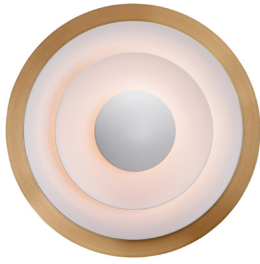

# DIABLO

The exclusive Diablo series includes pendants, wall, floor and table luminaire. The design is created to frame the light in a soft and beautiful way and the vivid expression of the lamp gives character and personality to your home. The wall lamp fits perfectly on the wall in stairs and in corridors

Design: Joakim Fihn

**10**  
Brass

**1012**  
Brass - fixed  
Installation

**21**  
Flat Black/  
Glossy Red

**2112**  
Flat Black/  
Glossy Red -  
fixed  
installation

**48**  
Gray/Glossy  
Black

**48**  
Gray/glossy  
black - fixed  
installation

|                       |   |
|-----------------------|---|
| Item no.              | 5371  |
| Category              | Wall lamp   |
| Material              | Metal   |
| Cord length           | 2,2 m (no cord on fixed installation)   |
| Dimmer/Switch         | Switch on cord  |
| Dimmable function     | On fixed installation   |
| Mounting              | Wall  |
| Voltage               | 230V  |
| Socket                | G9  |
| Wattage max           | 10W   |
| Energy Class          | A+++ - A  |
| Classification        | With cord <input type="checkbox"/> Fixed installation <input checked="" type="checkbox"/> |
| IP Class              | IP20  |
| Ø mm                  | 400   |
| Depth mm              | 122   |
| Product weight kg     | 1,75  |
| Light source included | Yes, G9 LED   |
| Kelvin                | 2700 K  |
| Lumen                 | 600 lm  |