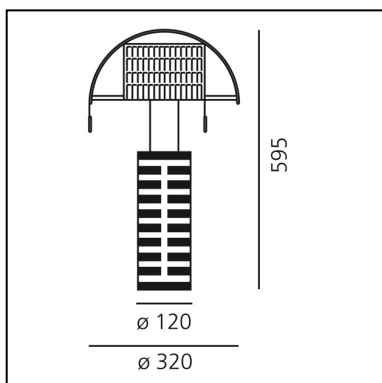

Shogun tavolo

Mario Botta

IP20   

LUMINAIRE

- Watt: **150W**
- Voltage: **220V-240V**
- Delivered lumens output: **2870lm**
- CCT: **2900K**

DESCRIPTION

Painted metal stem; white adjustable diffusers in painted perforated plate steel.

PRODUCT CODE: A000300

FEATURES

- Article Code: **A000300**
- Colour: **Black / White**
- Installation: **Table**
- Material: **aluminium, steel**
- Series: **Design Collection**
- Environment: **Indoor**
- Area contract: **Residential**
- Emission: **Diffused**
- design by: **Mario Botta**

DIMENSIONS

- Height: **cm 59.5**
- Diameter: **cm 32**
- Base Diameter: **cm 12**

NOT INCLUDED SOURCES

- Category: **HALO**
- Number: **1**
- Lbs: **Qt32**
- Watt: **150W**
- Socket: **E27**
- Color Rendering: **1a**
- Color temperature (K): **2900K**
- Duration (h): **2000h**