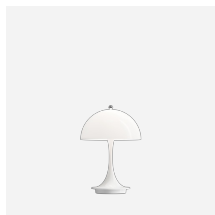

Panthea Portable Metal

Panthea Portable Metal - 5744168339

This portable table lamp emits a glare-free, soft, and comfortable light. The metal shade reflects the light downwards and provides pleasant illumination created by the inner white painted shade and the reflection from the trumpet-shaped stem.

Materials

Shade: Deep drawn steel. Base: Die cast aluminium

Sizes and weights

Width x Height x Length (mm) | 160 x 230 x 160 Max 0.5 kg

Class

Ingress protection IP23. Electric shock protection III

Light source

Product family

Panthella Table 320

Panthella Table

Panthella Floor

Panthella MINI

Panthella Portable

Light distribution diagrams

Cartesian