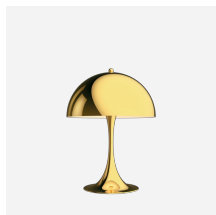

Product family

Panthella Table 320