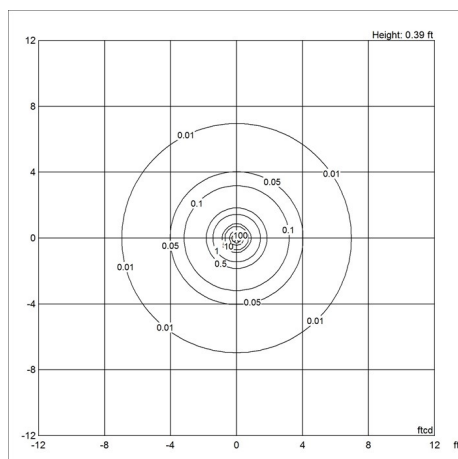

Light distribution diagrams

Isolux

Spare parts & accessories

Product	Variant number
ADAPTOR USB BLACK	5744168410
Panthella Portable USB adaptor	5744166674
Panthella Portable USB portable cover	5744166690
Panthella Portable shade opal	5744166742
Panthella Portable top nut	5744166755
Panthella Portable diffuser w/screws	5744168083
PANTHELLA PORTABLE SHADE WHITE	5744168368
PANTHELLA PORTABLE SHADE BLACK	5744168371
PANTHELLA PORTABLE SHADE ORANGE	5744168384
PANTHELLA PORTABLE SHADE PALE ROSE	5744168397
PANTHELLA PORTABLE USB PORT COVER BLK	5744168407

Data specifications

Colour	Black	Length	160
Width	160	Height	230
Built-in Height	-	IP class	-