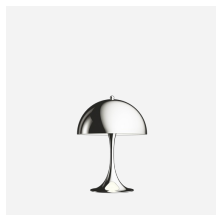

Panthea Portable Metal

Panthea Portable Metal - 5744168339

This portable table lamp emits a glare-free, soft, and comfortable light. The metal shade reflects the light downwards and provides pleasant illumination created by the inner white painted shade and the reflection from the trumpet-shaped stem.

Verner Panton

Verner Panton (1926-1998) is famous for his inspirational and colorful personality. A unique person with a special sense for color, shape, light function and space. Over the course of his career, Panton introduced a series of modern lamps with personalities unlike any of his Scandinavian contemporaries.

Materials

Shade: Deep drawn steel. Base: Die cast aluminium

Sizes and weights

Width x Height x Length (mm) | 160 x 230 x 160 Max 0.5 kg

Class

Ingress protection IP23. Electric shock protection III

Light source

Product family

Panthella Table 320

Panthella Table

Panthella Floor

Panthella MINI

Panthella Portable

Light distribution diagrams

Cartesian