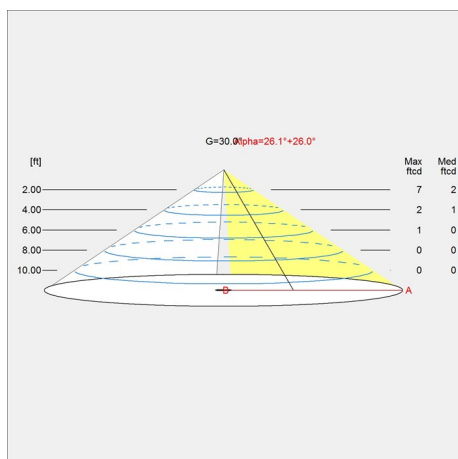

Product family

Panthella Table 320

Panthella Table

Panthella Floor

Panthella MINI

Panthella Portable

Light distribution diagrams

Cartesian

Data specifications

Colour	Black	Length	160
Width	160	Height	230
Built-in Height	-	IP class	-

Panthealla Portable Metal

Class	III
Standby (W)	-
Inrush Current	-
Kelvin	2700
SDCM	3
Watt	2.5
Light control	-
UGR Transversal / Axial	8.9/8.9
Driver life	-