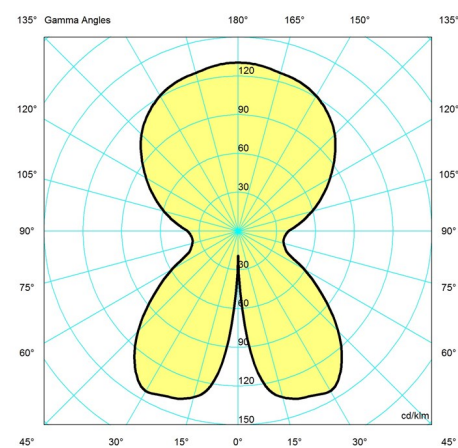

Polar

Spare parts & accessories

Product	Variant number
ADAPTOR USB BLACK	5744168410
Panthella Portable USB adaptor	5744166674
Panthella Portable USB portable cover	5744166690
Panthella Portable shade opal	5744166742
Panthella Portable top nut	5744166755
Panthella Portable diffuser w/screws	5744168083
PANTHELLA PORTABLE SHADE WHITE	5744168368
PANTHELLA PORTABLE SHADE BLACK	5744168371
PANTHELLA PORTABLE SHADE ORANGE	5744168384
PANTHELLA PORTABLE SHADE PALE ROSE	5744168397
PANTHELLA PORTABLE USB PORT COVER BLK	5744168407

Data specifications

Colour	Black	Length	160
Width	160	Height	230
Built-in Height	-	IP class	-