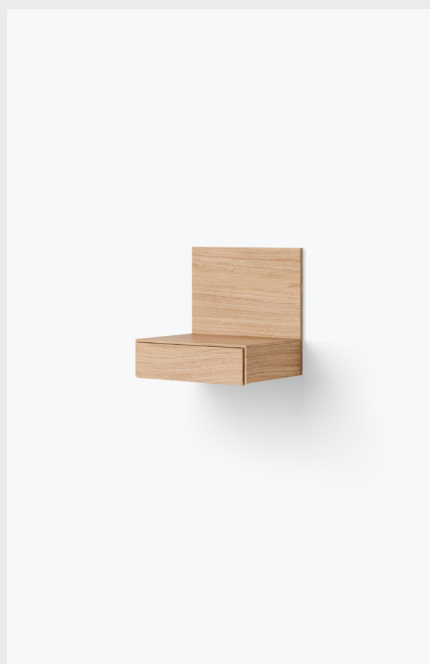

Variant Oak
Item No 42410
EAN No 5712826424100