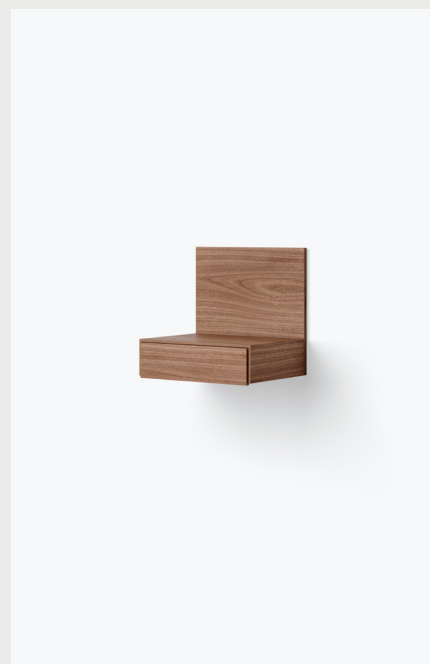

Variant Walnut
Item No 42412
EAN No 5712826424124