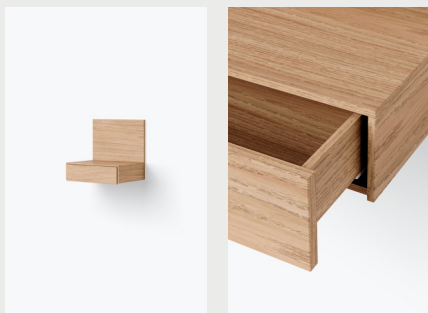

## Tana Wall Mounted Nightstand

Rikke Rützou Arved

Tana is a series of wall-mounted furniture pieces designed by architect Rikke Rützou Arved. What they all have in common is a simple expression that is neither disturbed by handles nor suspensions, but where straight lines and clean surfaces are allowed to stand in their undisturbed form. Tana consists in its cornerstone of surfaces in wood that find each other in an effortless encounter. The horizontal surface creates a ledge for objects, while its vertical surface frames and forms a calm, coherent background for what you place on the furniture. The front is extended to form a handle for the drawer, allowing the surface to remain completely clean. Inside there is space to store the belongings that you need at hand, e.g. next to the bed, the sofa, along the wall in the living room, in the entrance hall, or wherever an elegant storage solution is needed.

### Specifications

**Product Name**  
Tana Wall Mounted Nightstand

**Designer**  
Rikke Rützou Arved

**Category**  
Furniture

**Type**  
Shelf

**Year**  
2023

**Material**  
Wood veneer

**Colour/Variant**  
Walnut, Oak, Black Stained Oak

**Product Dimensions**  
H: 406 x L: 419 W: 322 mm  
H: 15.9" x W: 16.5" x D: 12.6"

**Packaging Dimensions**  
H: 460 x L: 470 x D: 370 mm  
H: 18.1" x W: 18.5" x D: 14.5"

**Product Weight**  
6.8 kg

**Weight (incl. packaging)**  
9.7 kg