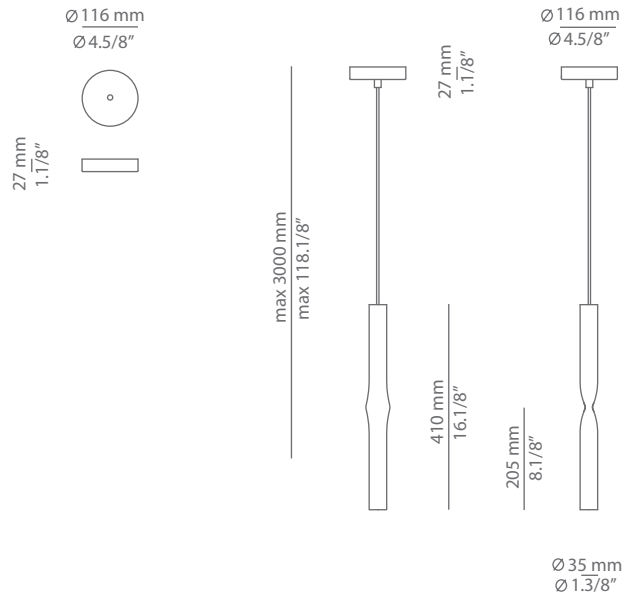

FLOW T-3735S

suspension

Date	Type
Project	
Location	
Model #	Quantity
Specifier	

Description

Suspension lamp with a smashed, tubular aluminium shade and acrylic (PMMA) lens diffuser.
Adjustable height.

Pictures above might not show the specified dimensions or material. They are for illustration purposes only.

Ordering information

Code	Lamp	Finish canopy	Finish body
T-3735S	LED 6,1W (2700K / Ang 120° / >80 CRI / 350mA) 100V - 240V (included) Typ* 665 lumens	26 BLK Black 71 WH White	26 BLK Black 61 S GLD Satin Gold CUSTOM

Product includes

Code	Description
113534XX0	1 canopy for 1 single pendant
T-3735C	1 Flow pendant
671000038	1 driver / Non dimmable

SPECIAL REQUIREMENTS

Custom versions

We offer custom plated or RAL finishes. Alternate lamping and sizes available for projects. Consult our offices.

Special instructions