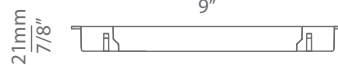

Ø 100 mm
Ø 4"

Ø 80mm drill
on false ceiling

Ø 100 mm
Ø 4"

max 3000 mm
max 118.1/8"

320 mm
12.5/8"

Ø 35 mm
Ø 1.3/8"

SPECIAL REQUIREMENTS

Custom versions