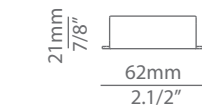

FLOW

T-3736C

suspension

Date	Type
Project	
Location	
Model #	Quantity
Specifier	

Ordering information

Code	Lamp	Finish body
■ T-3736R	LED 6,1W (2700K / Ang 120° / >80 CRI / 350mA) 100V - 240V (included) Typ* 665 lumens	■ 26 BLK Black ■ 61 S GLD Satin Gold ■ CUSTOM

Driver	Description
■ 671000038	DRIVER FLOW (Max. 1x6,1W) 100V - 240V Non Dimmable
■ 671000060	DRIVER FLOW (Max. 1x10W) / 230V Dimmable Triac
■ 671000034	DRIVER FLOW (Min. 2x6,1W - Max. 3x6,1W) 230V / Dimmable Triac
■ 671000056	DRIVER DALI FLOW (Min. 1x6,1W - Max. 3x6,1W) 230V / DALI Dimmable Remote driver

SPECIAL REQUIREMENTS

Custom versions

We offer custom plated or RAL finishes. Alternate lamping and sizes available for projects. Consult our offices.

Special instructions