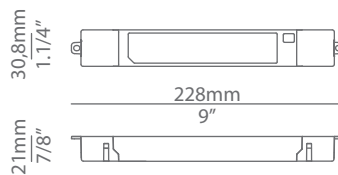

FLOW T-3735R

suspension

Date	Type
Project	
Location	
Model #	Quantity
Specifier	

Ordering information

Code	Lamp	Finish canopy	Finish body
■ T-3735R	LED 6,1W (2700K / Ang 120° / >80 CRI / 350mA) 100V - 240V (included) Typ* 665 lumens	■ 26 BLK Black ■ 71 WH White	■ 26 BLK Black ■ 61 S GLD Satin Gold ■ CUSTOM

Driver	Description
■ 671000038	DRIVER FLOW (Max. 1x6,1W) 100V - 240V Non Dimmable
■ 671000060	DRIVER FLOW (Max. 1x10W) / 230V Dimmable Triac
■ 671000034	DRIVER FLOW (Min. 2x6,1W - Max. 3x6,1W) 230V / Dimmable Triac
■ 671000056	DRIVER DALI FLOW (Min. 1x6,1W - Max. 3x6,1W) 230V / DALI Dimmable Remote driver