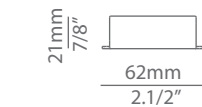

FLOW T-3734C

suspension

Date	Type
Project	
Location	
Model #	Quantity
Specifier	

Ordering information

Code	Lamp	Finish body
■ T-3734R	LED 6,1W (2700K / Ang 120° / >80 CRI / 350mA) 100V - 240V (included) Typ* 665 lumens	<table border="0"> <tr> <td>■ 26 BLK</td> <td>Black</td> </tr> <tr> <td>■ 61 S GLD</td> <td>Satin Gold</td> </tr> <tr> <td>■ CUSTOM</td> <td></td> </tr> </table>

Driver	Description
■ 671000038	DRIVER FLOW (Max. 1x6,1W) 100V - 240V Non Dimmable
■ 671000060	DRIVER FLOW (Max 1x10W) / 230V Dimmable Triac
■ 671000034	DRIVER FLOW (Min. 2x6,1W - Max. 3x6,1W) 230V / Dimmable Triac
■ 671000056	DRIVER DALI FLOW (Min. 1x6,1W - Max. 3x6,1W) 230V / DALI Dimmable Remote driver

SPECIAL REQUIREMENTS

Custom versions

We offer custom plated or RAL finishes. Alternate lamping and sizes available for projects. Consult our offices.

Special instructions