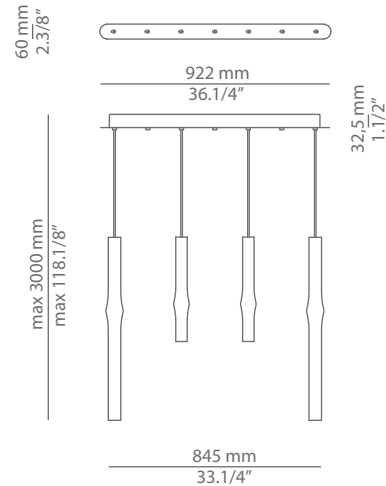

Code	Composition includes
L92.2S2L	1 linear canopy 113415XX3 2 units of T-3734C 2 units of T-3736C 2 drivers 671000034 / Dimmable Triac Add up to 3 additional Flow
	<table border="0"> <tr> <td>Canopy</td> <td>Shade</td> </tr> <tr> <td> <table border="0"> <tr> <td>26 BLK</td> <td>Black</td> </tr> <tr> <td>71 WH</td> <td>White</td> </tr> </table> </td> <td> <table border="0"> <tr> <td>26 BLK</td> <td>Black</td> </tr> <tr> <td>61 S GLD</td> <td>Satin Gold</td> </tr> </table> </td> </tr> </table>