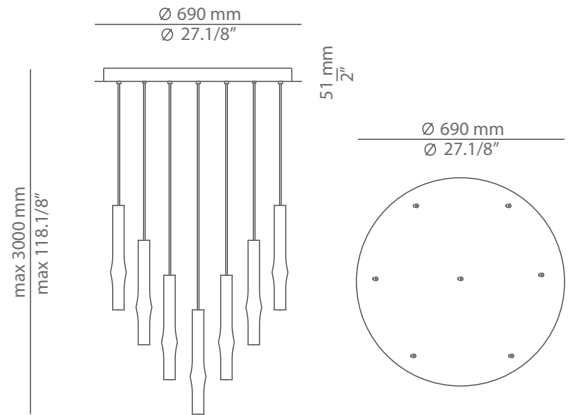

Code	Composition includes
R70.7S	1 round canopy 113415XX4 7 units of T-3734C 3 drivers 671000034 / Dimmable Triac
	<table border="0"> <tr> <td>Canopy</td> <td>Shade</td> </tr> <tr> <td>26 BLK Black</td> <td>26 BLK Black</td> </tr> <tr> <td>71 WH White</td> <td>61 S GLD Satin Gold</td> </tr> </table>