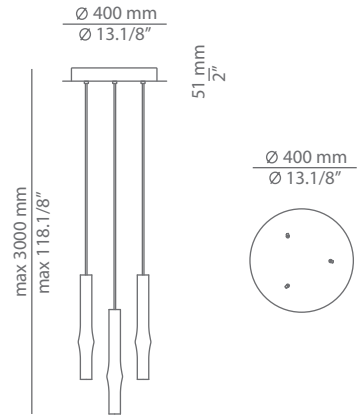

FLOW T-3534C

suspension

Date	Type
Project	
Location	
Model #	Quantity
Specifier	

Code	Composition includes
R40.3S	1 round canopy 113415XX6 3 units of T-3734C 1 driver 671000034 / Dimmable Triac
	<table border="0"> <tr> <td>Canopy</td> <td>Shade</td> </tr> <tr> <td>26 BLK Black</td> <td>26 BLK Black</td> </tr> <tr> <td>71 WH White</td> <td>61 S GLD Satin Gold</td> </tr> </table>