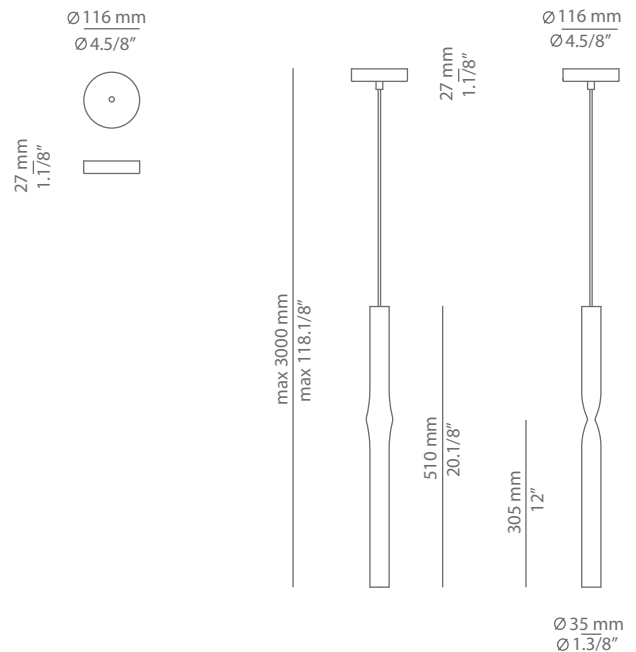

FLOW

T-3736S

suspension

Date	Type
Project	
Location	
Model #	Quantity
Specifier	

Description

Suspension lamp with a smashed, tubular aluminium shade and acrylic (PMMA) lens diffuser.
Adjustable height.

Pictures above might not show the specified dimensions or material. They are for illustration purposes only.

Ordering information

Code	Lamp	Finish canopy	Finish body
■ T-3736S	LED 6,1W (2700K / Ang 120° / >80 CRI / 350mA) 100V - 240V (included) Typ* 665 lumens	■ 26 BLK Black ■ 71 WH White	■ 26 BLK Black ■ 61 S GLD Satin Gold ■ CUSTOM

Product includes

Code	Description
■ 113534XX0	1 canopy for 1 single pendant
■ T-3736C	1 Flow pendant
■ 671000038	1 driver / Non dimmable

SPECIAL REQUIREMENTS

Custom versions

We offer custom plated or RAL finishes. Alternate lamping and sizes available for projects. Consult our offices.

Special instructions

ESTILUZ, S.A.
Carretera d'Ogassa, s/n
17860 Sant Joan de les Abadesses
T+34 972 720 125
F+34 972 720 796

estiluz@estiluz.com
www.estiluz.com