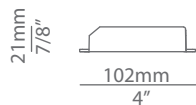

FLOW

T-3736C

suspension

Date	Type
Project	
Location	
Model #	Quantity
Specifier	

Ordering information

Code	Lamp	Finish body
■ T-3736R	LED 6,1W (2700K / Ang 120° / >80 CRI / 350mA) 100V - 240V (included) Typ* 665 lumens	■ 26 BLK Black ■ 61 S GLD Satin Gold ■ CUSTOM

Driver	Description
■ 671000038	DRIVER FLOW (Max. 1x6,1W) 100V - 240V Non Dimmable
■ 671000060	DRIVER FLOW (Max. 1x10W) / 230V Dimmable Triac
■ 671000034	DRIVER FLOW (Min. 2x6,1W - Max. 3x6,1W) 230V / Dimmable Triac
■ 671000056	DRIVER DALI FLOW (Min. 1x6,1W - Max. 3x6,1W) 230V / DALI Dimmable Remote driver

SPECIAL REQUIREMENTS

Custom versions

We offer custom plated or RAL finishes. Alternate lamping and sizes available for projects. Consult our offices.

Special instructions