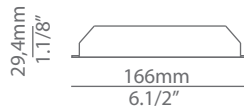

FLOW T-3734C

suspension

Date	Type
Project	
Location	
Model #	Quantity
Specifier	

Ordering information

Code	Lamp	Finish body
■ T-3734R	LED 6,1W (2700K / Ang 120° / >80 CRI / 350mA) 100V - 240V (included) Typ* 665 lumens	<table border="0"> <tr> <td>■ 26 BLK</td> <td>Black</td> </tr> <tr> <td>■ 61 S GLD</td> <td>Satin Gold</td> </tr> <tr> <td>■ CUSTOM</td> <td></td> </tr> </table>

Driver	Description
■ 671000038	DRIVER FLOW (Max. 1x6,1W) 100V - 240V Non Dimmable
■ 671000060	DRIVER FLOW (Max 1x10W) / 230V Dimmable Triac
■ 671000034	DRIVER FLOW (Min. 2x6,1W - Max. 3x6,1W) 230V / Dimmable Triac
■ 671000056	DRIVER DALI FLOW (Min. 1x6,1W - Max. 3x6,1W) 230V / DALI Dimmable Remote driver

SPECIAL REQUIREMENTS

Custom versions

We offer custom plated or RAL finishes. Alternate lamping and sizes available for projects. Consult our offices.

Special instructions