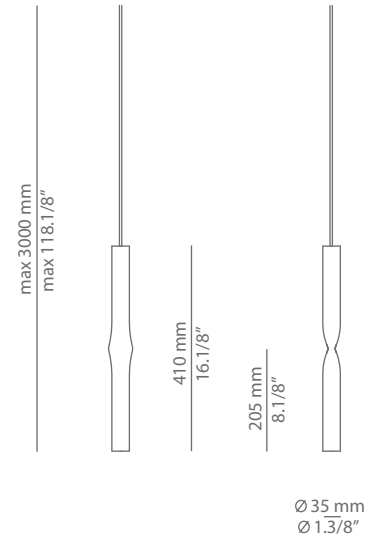

FLOW T-3735C

suspension

Date	Type
Project	
Location	
Model #	Quantity
Specifier	

Ordering information

Code	Lamp	Finish body
■ T-3735R	LED 6,1W (2700K / Ang 120° / >80 CRI / 350mA) 100V - 240V (included) Typ* 665 lumens	■ 26 BLK Black ■ 61 S GLD Satin Gold ■ CUSTOM

Driver	Description
■ 671000038	DRIVER FLOW (Max. 1x6,1W) 100V - 240V Non Dimmable
■ 671000060	DRIVER FLOW (Max. 1x10W) / 230V Dimmable Triac
■ 671000034	DRIVER FLOW (Min. 2x6,1W - Max. 3x6,1W) 230V / Dimmable Triac
■ 671000056	DRIVER DALI FLOW (Min. 1x6,1W - Max. 3x6,1W) 230V / DALI Dimmable Remote driver

SPECIAL REQUIREMENTS

Custom versions

We offer custom plated or RAL finishes. Alternate lamping and sizes available for projects. Consult our offices.

Special instructions