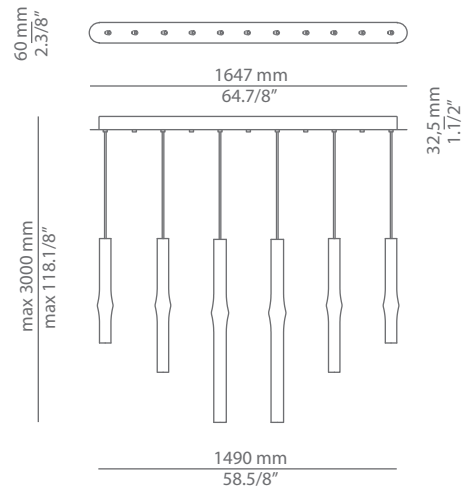

Code	Composition includes
L165.2S2M2L	1 linear canopy 113415XX7 2 units of T-3734C 2 units of T-3735C 2 units of T-3736C 2 drivers 671000034 / Dimmable Triac Add up to 5 additional Flow
	<table border="0"> <tr> <td>Canopy</td> <td>Shade</td> </tr> <tr> <td> <table border="0"> <tr> <td>26 BLK</td> <td>Black</td> </tr> <tr> <td>71 WH</td> <td>White</td> </tr> </table> </td> <td> <table border="0"> <tr> <td>26 BLK</td> <td>Black</td> </tr> <tr> <td>61 S GLD</td> <td>Satin Gold</td> </tr> </table> </td> </tr> </table>