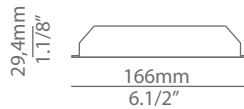

FLOW T-3734R

suspension

Date	Type
Project	
Location	
Model #	Quantity
Specifier	

Ordering information

Code	Lamp
■ T-3734R	LED 6,1W (2700K / Ang 120° / >80 CRI / 350mA) ▶ A 100V - 240V (included) Typ* 665 lumens

Finish canopy	
■ 26 BLK	Black
■ 71 WH	White

Finish body	
■ 26 BLK	Black
■ 61 S GLD	Satin Gold
■ CUSTOM	

Driver	Description
■ 671000038	DRIVER FLOW (Max. 1x6,1W) 100V - 240V Non Dimmable
■ 671000060	DRIVER FLOW (Max. 1x10W) / 230V Dimmable Triac
■ 671000034	DRIVER FLOW (Min. 2x6,1W - Max. 3x6,1W) 230V / Dimmable Triac
■ 671000056	DRIVER DALI FLOW (Min. 1x6,1W - Max. 3x6,1W) 230V / DALI Dimmable Remote driver