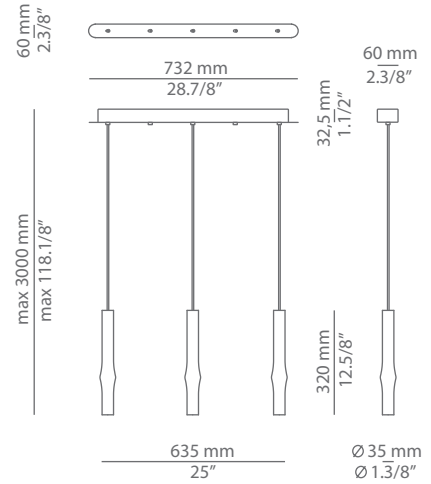

FLOW T-3734C

suspension

Date	Type
Project	
Location	
Model #	Quantity
Specifier	

Many possible configurations with T-3734C

Code	Composition includes
L73.3S	1 linear canopy 113415XX1 3 units of T-3734C 1 driver 671000034 / Dimmable Triac Add up to 2 additional Flow
	<table border="0"> <tr> <td>Canopy</td> <td>Shade</td> </tr> <tr> <td> <table border="0"> <tr> <td>26 BLK</td> <td>Black</td> </tr> <tr> <td>71 WH</td> <td>White</td> </tr> </table> </td> <td> <table border="0"> <tr> <td>26 BLK</td> <td>Black</td> </tr> <tr> <td>61 S GLD</td> <td>Satin Gold</td> </tr> </table> </td> </tr> </table>