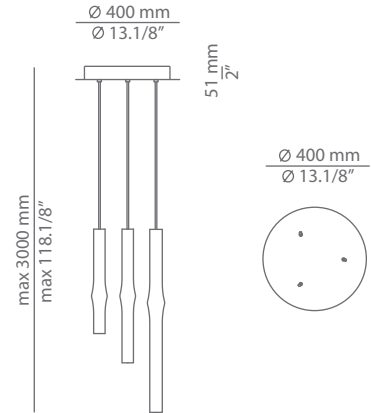

FLOW

T-3734C / T-3735C / T-3736C
suspension

Date	Type
Project	
Location	
Model #	Quantity
Specifier	

Code	Composition includes
R40.1S1M1L	1 round canopy 113415XX6 1 unit of T-3734C 1 unit of T-3735C 1 unit of T-3736C 1 driver 671000034 / Dimmable Triac
	<table border="0"> <tr> <td style="text-align: center;">Canopy</td> <td style="border-left: 1px solid black; text-align: center;">Shade</td> </tr> <tr> <td> <table border="0"> <tr> <td>■ 26 BLK</td> <td>Black</td> </tr> <tr> <td>■ 71 WH</td> <td>White</td> </tr> </table> </td> <td style="border-left: 1px solid black;"> <table border="0"> <tr> <td>■ 26 BLK</td> <td>Black</td> </tr> <tr> <td>■ 61 S GLD</td> <td>Satin Gold</td> </tr> </table> </td> </tr> </table>