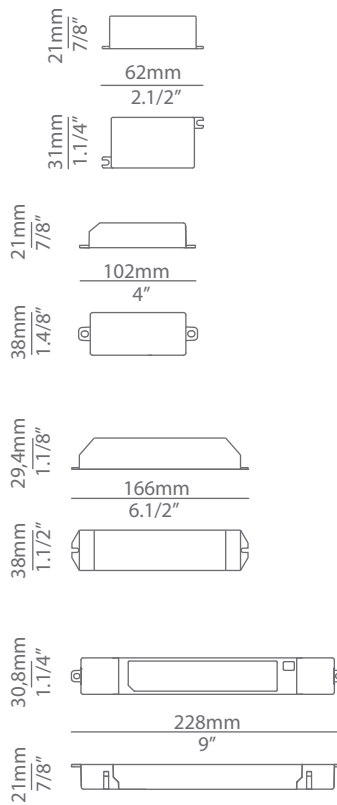

FLOW T-3736R

suspension

Date	Type
Project	
Location	
Model #	Quantity
Specifier	

Ordering information

Code	Lamp
■ T-3736R	LED 6,1W (2700K / Ang 120° / >80 CRI / 350mA) ▶ A 100V - 240V (included) Typ* 665 lumens

Finish canopy	
■ 26 BLK	Black
■ 71 WH	White

Finish body	
■ 26 BLK	Black
■ 61 S GLD	Satin Gold
■ CUSTOM	

Driver	Description
■ 671000038	DRIVER FLOW (Max. 1x6,1W) 100V - 240V Non Dimmable
■ 671000060	DRIVER FLOW (Max. 1x10W) / 230V Dimmable Triac
■ 671000034	DRIVER FLOW (Min. 2x6,1W - Max. 3x6,1W) 230V / Dimmable Triac
■ 671000056	DRIVER DALI FLOW (Min. 1x6,1W - Max. 3x6,1W) 230V / DALI Dimmable Remote driver

SPECIAL REQUIREMENTS

Custom versions

We offer custom plated or RAL finishes. Alternate lamping and sizes available for projects. Consult our offices.

Special instructions