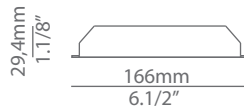

FLOW

T-3736C

suspension

Date	Type
Project	
Location	
Model #	Quantity
Specifier	

Ordering information

Code	Lamp	Finish body
■ T-3736R	LED 6,1W (2700K / Ang 120° / >80 CRI / 350mA) 100V - 240V (included) Typ* 665 lumens	■ 26 BLK Black ■ 61 S GLD Satin Gold ■ CUSTOM

Driver	Description
■ 671000038	DRIVER FLOW (Max. 1x6,1W) 100V - 240V Non Dimmable
■ 671000060	DRIVER FLOW (Max. 1x10W) / 230V Dimmable Triac
■ 671000034	DRIVER FLOW (Min. 2x6,1W - Max. 3x6,1W) 230V / Dimmable Triac
■ 671000056	DRIVER DALI FLOW (Min. 1x6,1W - Max. 3x6,1W) 230V / DALI Dimmable Remote driver

SPECIAL REQUIREMENTS

Custom versions

We offer custom plated or RAL finishes. Alternate lamping and sizes available for projects. Consult our offices.

Special instructions