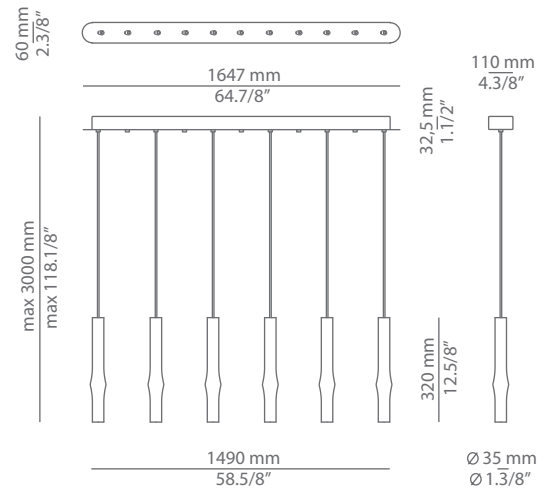

Code	Composition includes
L165.6S	1 linear canopy 113415XX7 6 units of T-3734C 2 drivers 671000034 / Dimmable Triac Add up to 5 additional Flow
	<table border="0"> <tr> <td>Canopy</td> <td>Shade</td> </tr> <tr> <td> <table border="0"> <tr> <td>26 BLK</td> <td>Black</td> </tr> <tr> <td>71 WH</td> <td>White</td> </tr> </table> </td> <td> <table border="0"> <tr> <td>26 BLK</td> <td>Black</td> </tr> <tr> <td>61 S GLD</td> <td>Satin Gold</td> </tr> </table> </td> </tr> </table>