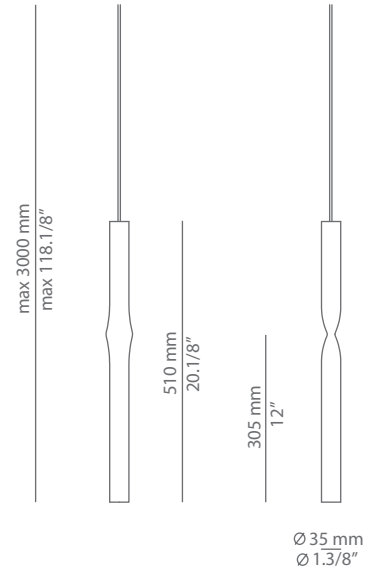

FLOW

T-3736C

suspension

Date	Type
Project	
Location	
Model #	Quantity
Specifier	

Ordering information

Code	Lamp	Finish body
■ T-3736R	LED 6,1W (2700K / Ang 120° / >80 CRI / 350mA) 100V - 240V (included) Typ* 665 lumens	■ 26 BLK Black ■ 61 S GLD Satin Gold ■ CUSTOM

Driver	Description
■ 671000038	DRIVER FLOW (Max. 1x6,1W) 100V - 240V Non Dimmable
■ 671000060	DRIVER FLOW (Max. 1x10W) / 230V Dimmable Triac
■ 671000034	DRIVER FLOW (Min. 2x6,1W - Max. 3x6,1W) 230V / Dimmable Triac
■ 671000056	DRIVER DALI FLOW (Min. 1x6,1W - Max. 3x6,1W) 230V / DALI Dimmable Remote driver

SPECIAL REQUIREMENTS

Custom versions

We offer custom plated or RAL finishes. Alternate lamping and sizes available for projects. Consult our offices.

Special instructions