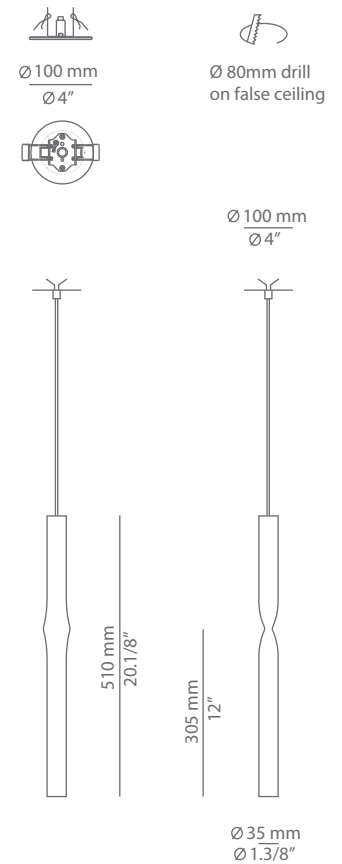

FLOW T-3736R

suspension

Date	Type
Project	
Location	
Model #	Quantity
Specifier	

Ordering information

Code	Lamp
■ T-3736R	LED 6,1W (2700K / Ang 120° / >80 CRI / 350mA) ▶ A 100V - 240V (included) Typ* 665 lumens

Finish canopy	
■ 26 BLK	Black
■ 71 WH	White

Finish body	
■ 26 BLK	Black
■ 61 S GLD	Satin Gold
■ CUSTOM	

Driver	Description
■ 671000038	DRIVER FLOW (Max. 1x6,1W) 100V - 240V Non Dimmable
■ 671000060	DRIVER FLOW (Max. 1x10W) / 230V Dimmable Triac
■ 671000034	DRIVER FLOW (Min. 2x6,1W - Max. 3x6,1W) 230V / Dimmable Triac
■ 671000056	DRIVER DALI FLOW (Min. 1x6,1W - Max. 3x6,1W) 230V / DALI Dimmable Remote driver

SPECIAL REQUIREMENTS

Custom versions

We offer custom plated or RAL finishes. Alternate lamping and sizes available for projects. Consult our offices.

Special instructions