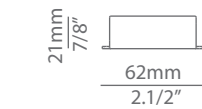

FLOW T-3735C

suspension

Date	Type
Project	
Location	
Model #	Quantity
Specifier	

Ordering information

Code	Lamp	Finish body
■ T-3735R	LED 6,1W (2700K / Ang 120° / >80 CRI / 350mA) 100V - 240V (included) Typ* 665 lumens	■ 26 BLK Black ■ 61 S GLD Satin Gold ■ CUSTOM

Driver	Description
■ 671000038	DRIVER FLOW (Max. 1x6,1W) 100V - 240V Non Dimmable
■ 671000060	DRIVER FLOW (Max. 1x10W) / 230V Dimmable Triac
■ 671000034	DRIVER FLOW (Min. 2x6,1W - Max. 3x6,1W) 230V / Dimmable Triac
■ 671000056	DRIVER DALI FLOW (Min. 1x6,1W - Max. 3x6,1W) 230V / DALI Dimmable Remote driver

SPECIAL REQUIREMENTS

Custom versions

We offer custom plated or RAL finishes. Alternate lamping and sizes available for projects. Consult our offices.

Special instructions