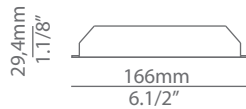

FLOW T-3735C

suspension

Date	Type
Project	
Location	
Model #	Quantity
Specifier	

Ordering information

Code	Lamp	Finish body
■ T-3735R	LED 6,1W (2700K / Ang 120° / >80 CRI / 350mA) 100V - 240V (included) Typ* 665 lumens	■ 26 BLK Black ■ 61 S GLD Satin Gold ■ CUSTOM

Driver	Description
■ 671000038	DRIVER FLOW (Max. 1x6,1W) 100V - 240V Non Dimmable
■ 671000060	DRIVER FLOW (Max. 1x10W) / 230V Dimmable Triac
■ 671000034	DRIVER FLOW (Min. 2x6,1W - Max. 3x6,1W) 230V / Dimmable Triac
■ 671000056	DRIVER DALI FLOW (Min. 1x6,1W - Max. 3x6,1W) 230V / DALI Dimmable Remote driver

SPECIAL REQUIREMENTS

Custom versions

We offer custom plated or RAL finishes. Alternate lamping and sizes available for projects. Consult our offices.

Special instructions