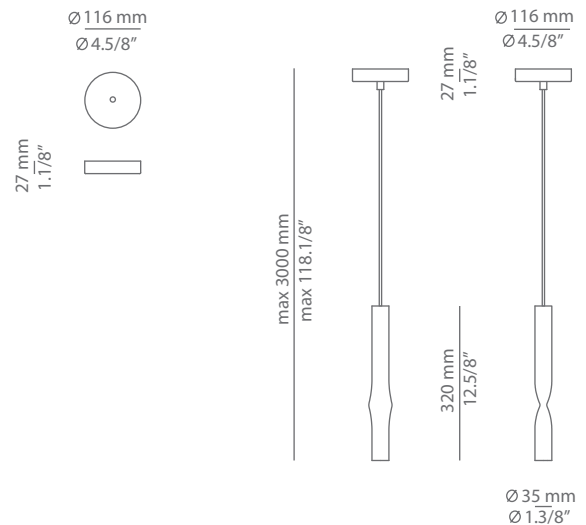

FLOW T-3734S

suspension

Date	Type
Project	
Location	
Model #	Quantity
Specifier	

Description

Suspension lamp with a smashed, tubular aluminium shade and acrylic (PMMA) lens diffuser.
Adjustable height.

Pictures above might not show the specified dimensions or material. They are for illustration purposes only.

Ordering information

Code	Lamp	Finish canopy	Finish body
■ T-3734S	LED 6,1W (2700K / Ang 120° / >80 CRI / 350mA) 100V - 240V (included) Typ* 665 lumens	■ 26 BLK Black ■ 71 WH White	■ 26 BLK Black ■ 61 S GLD Satin Gold ■ CUSTOM

Product includes

Code	Description
■ 113534XX0	1 canopy for 1 single pendant
■ T-3734C	1 Flow pendant
■ 671000038	1 driver / Non dimmable

SPECIAL REQUIREMENTS

Custom versions

We offer custom plated or RAL finishes. Alternate lamping and sizes available for projects. Consult our offices.

Special instructions