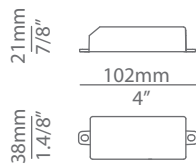

FLOW T-3735R

suspension

Date	Type
Project	
Location	
Model #	Quantity
Specifier	

Ordering information

Code	Lamp	Finish canopy	Finish body
■ T-3735R	LED 6,1W (2700K / Ang 120° / >80 CRI / 350mA) 100V - 240V (included) Typ* 665 lumens	■ 26 BLK Black ■ 71 WH White	■ 26 BLK Black ■ 61 S GLD Satin Gold ■ CUSTOM

Driver	Description
■ 671000038	DRIVER FLOW (Max. 1x6,1W) 100V - 240V Non Dimmable
■ 671000060	DRIVER FLOW (Max. 1x10W) / 230V Dimmable Triac
■ 671000034	DRIVER FLOW (Min. 2x6,1W - Max. 3x6,1W) 230V / Dimmable Triac
■ 671000056	DRIVER DALI FLOW (Min. 1x6,1W - Max. 3x6,1W) 230V / DALI Dimmable Remote driver