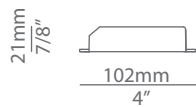

FLOW T-3734C

suspension

Date	Type
Project	
Location	
Model #	Quantity
Specifier	

Ordering information

Code	Lamp	Finish body
■ T-3734R	LED 6,1W (2700K / Ang 120° / >80 CRI / 350mA) 100V - 240V (included) Typ* 665 lumens	<table border="0"> <tr> <td>■ 26 BLK</td> <td>Black</td> </tr> <tr> <td>■ 61 S GLD</td> <td>Satin Gold</td> </tr> <tr> <td>■ CUSTOM</td> <td></td> </tr> </table>

Driver	Description
■ 671000038	DRIVER FLOW (Max. 1x6,1W) 100V - 240V Non Dimmable
■ 671000060	DRIVER FLOW (Max 1x10W) / 230V Dimmable Triac
■ 671000034	DRIVER FLOW (Min. 2x6,1W - Max. 3x6,1W) 230V / Dimmable Triac
■ 671000056	DRIVER DALI FLOW (Min. 1x6,1W - Max. 3x6,1W) 230V / DALI Dimmable Remote driver

SPECIAL REQUIREMENTS

Custom versions

We offer custom plated or RAL finishes. Alternate lamping and sizes available for projects. Consult our offices.

Special instructions