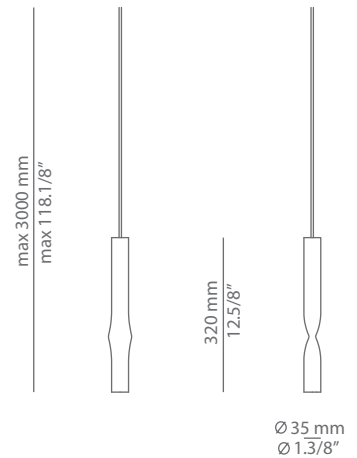

FLOW T-3734C

suspension

Date	Type
Project	
Location	
Model #	Quantity
Specifier	

Ordering information

Code	Lamp	Finish body
■ T-3734R	LED 6,1W (2700K / Ang 120° / >80 CRI / 350mA) 100V - 240V (included) Typ* 665 lumens	<table border="0"> <tr> <td>■ 26 BLK</td> <td>Black</td> </tr> <tr> <td>■ 61 S GLD</td> <td>Satin Gold</td> </tr> <tr> <td>■ CUSTOM</td> <td></td> </tr> </table>

Driver	Description
■ 671000038	DRIVER FLOW (Max. 1x6,1W) 100V - 240V Non Dimmable
■ 671000060	DRIVER FLOW (Max 1x10W) / 230V Dimmable Triac
■ 671000034	DRIVER FLOW (Min. 2x6,1W - Max. 3x6,1W) 230V / Dimmable Triac
■ 671000056	DRIVER DALI FLOW (Min. 1x6,1W - Max. 3x6,1W) 230V / DALI Dimmable Remote driver

SPECIAL REQUIREMENTS

Custom versions

We offer custom plated or RAL finishes. Alternate lamping and sizes available for projects. Consult our offices.

Special instructions