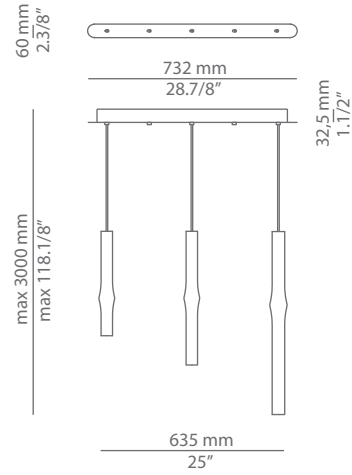

FLOW

T-3734C / T-3735C / T-3736C
suspension

Date	Type
Project	
Location	
Model #	Quantity
Specifier	

Many possible configurations with T-3734C / T-3735C / T-3736C

Code	Composition includes
L73.1S1M1L	1 linear canopy 113415XX1 1 unit of T-3734C 1 unit of T-3735C 1 unit of T-3736C 1 driver 671000034 / Dimmable Triac Add up to 2 additional Flow
	<table border="0"> <tr> <td>Canopy</td> <td>Shade</td> </tr> <tr> <td> <table border="0"> <tr> <td>26 BLK</td> <td>Black</td> </tr> <tr> <td>71 WH</td> <td>White</td> </tr> </table> </td> <td> <table border="0"> <tr> <td>26 BLK</td> <td>Black</td> </tr> <tr> <td>61 S GLD</td> <td>Satin Gold</td> </tr> </table> </td> </tr> </table>