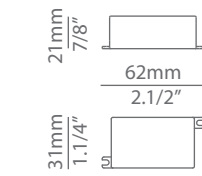

FLOW T-3735R

suspension

Date	Type
Project	
Location	
Model #	Quantity
Specifier	

Ordering information

Code	Lamp	Finish canopy	Finish body
■ T-3735R	LED 6,1W (2700K / Ang 120° / >80 CRI / 350mA) 100V - 240V (included) Typ* 665 lumens	■ 26 BLK Black ■ 71 WH White	■ 26 BLK Black ■ 61 S GLD Satin Gold ■ CUSTOM

Driver	Description
■ 671000038	DRIVER FLOW (Max. 1x6,1W) 100V - 240V Non Dimmable
■ 671000060	DRIVER FLOW (Max. 1x10W) / 230V Dimmable Triac
■ 671000034	DRIVER FLOW (Min. 2x6,1W - Max. 3x6,1W) 230V / Dimmable Triac
■ 671000056	DRIVER DALI FLOW (Min. 1x6,1W - Max. 3x6,1W) 230V / DALI Dimmable Remote driver