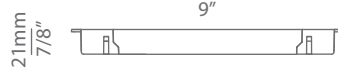

FLOW T-3734C

suspension

Date	Type
Project	
Location	
Model #	Quantity
Specifier	

Ordering information

Code	Lamp	Finish body
■ T-3734R	LED 6,1W (2700K / Ang 120° / >80 CRI / 350mA) 100V - 240V (included) Typ* 665 lumens	<table border="0"> <tr> <td>■ 26 BLK</td> <td>Black</td> </tr> <tr> <td>■ 61 S GLD</td> <td>Satin Gold</td> </tr> <tr> <td>■ CUSTOM</td> <td></td> </tr> </table>

Driver	Description
■ 671000038	DRIVER FLOW (Max. 1x6,1W) 100V - 240V Non Dimmable
■ 671000060	DRIVER FLOW (Max 1x10W) / 230V Dimmable Triac
■ 671000034	DRIVER FLOW (Min. 2x6,1W - Max. 3x6,1W) 230V / Dimmable Triac
■ 671000056	DRIVER DALI FLOW (Min. 1x6,1W - Max. 3x6,1W) 230V / DALI Dimmable Remote driver

SPECIAL REQUIREMENTS

Custom versions

We offer custom plated or RAL finishes. Alternate lamping and sizes available for projects. Consult our offices.

Special instructions