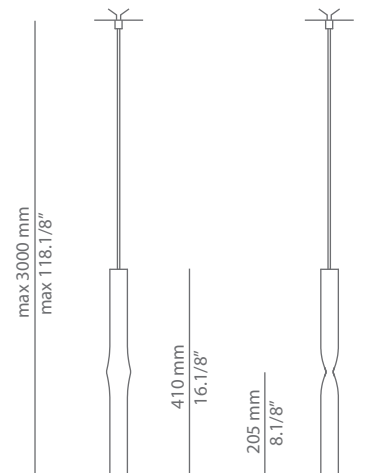

Ø 100 mm
Ø 4"

Ø 80mm drill
on false ceiling

Ø 100 mm
Ø 4"