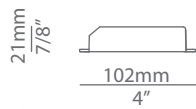

FLOW T-3735C

suspension

Date	Type
Project	
Location	
Model #	Quantity
Specifier	

Ordering information

Code	Lamp	Finish body
■ T-3735R	LED 6,1W (2700K / Ang 120° / >80 CRI / 350mA) 100V - 240V (included) Typ* 665 lumens	■ 26 BLK Black ■ 61 S GLD Satin Gold ■ CUSTOM

Driver	Description
■ 671000038	DRIVER FLOW (Max. 1x6,1W) 100V - 240V Non Dimmable
■ 671000060	DRIVER FLOW (Max. 1x10W) / 230V Dimmable Triac
■ 671000034	DRIVER FLOW (Min. 2x6,1W - Max. 3x6,1W) 230V / Dimmable Triac
■ 671000056	DRIVER DALI FLOW (Min. 1x6,1W - Max. 3x6,1W) 230V / DALI Dimmable Remote driver

SPECIAL REQUIREMENTS

Custom versions

We offer custom plated or RAL finishes. Alternate lamping and sizes available for projects. Consult our offices.

Special instructions