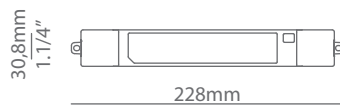

FLOW T-3735C

suspension

Date	Type
Project	
Location	
Model #	Quantity
Specifier	

Ordering information

Code	Lamp	Finish body
■ T-3735R	LED 6,1W (2700K / Ang 120° / >80 CRI / 350mA) 100V - 240V (included) Typ* 665 lumens	■ 26 BLK Black ■ 61 S GLD Satin Gold ■ CUSTOM

Driver	Description
■ 671000038	DRIVER FLOW (Max. 1x6,1W) 100V - 240V Non Dimmable
■ 671000060	DRIVER FLOW (Max. 1x10W) / 230V Dimmable Triac
■ 671000034	DRIVER FLOW (Min. 2x6,1W - Max. 3x6,1W) 230V / Dimmable Triac
■ 671000056	DRIVER DALI FLOW (Min. 1x6,1W - Max. 3x6,1W) 230V / DALI Dimmable Remote driver

SPECIAL REQUIREMENTS

Custom versions

We offer custom plated or RAL finishes. Alternate lamping and sizes available for projects. Consult our offices.

Special instructions