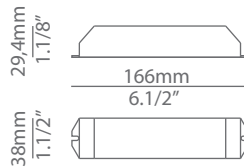

FLOW T-3735R

suspension

Date	Type
Project	
Location	
Model #	Quantity
Specifier	

Ordering information

Code	Lamp	Finish canopy	Finish body
■ T-3735R	LED 6,1W (2700K / Ang 120° / >80 CRI / 350mA) 100V - 240V (included) Typ* 665 lumens	■ 26 BLK Black ■ 71 WH White	■ 26 BLK Black ■ 61 S GLD Satin Gold ■ CUSTOM

Driver	Description
■ 671000038	DRIVER FLOW (Max. 1x6,1W) 100V - 240V Non Dimmable
■ 671000060	DRIVER FLOW (Max. 1x10W) / 230V Dimmable Triac
■ 671000034	DRIVER FLOW (Min. 2x6,1W - Max. 3x6,1W) 230V / Dimmable Triac
■ 671000056	DRIVER DALI FLOW (Min. 1x6,1W - Max. 3x6,1W) 230V / DALI Dimmable Remote driver