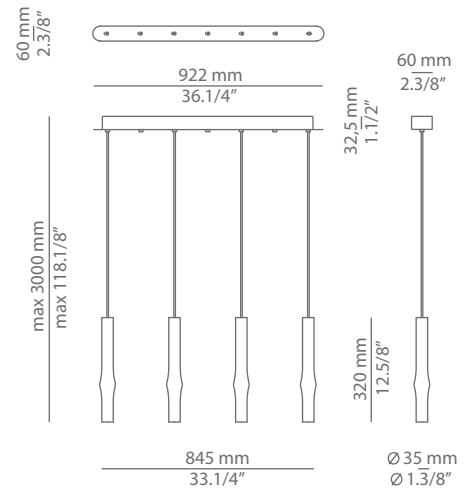

Code	Composition includes
L92.4S	1 linear canopy 113415XX3 4 units of T-3734C 2 drivers 671000034 / Dimmable Triac Add up to 3 additional Flow
	<table border="0"> <tr> <td>Canopy</td> <td>Shade</td> </tr> <tr> <td> <table border="0"> <tr> <td>26 BLK</td> <td>Black</td> </tr> <tr> <td>71 WH</td> <td>White</td> </tr> </table> </td> <td> <table border="0"> <tr> <td>26 BLK</td> <td>Black</td> </tr> <tr> <td>61 S GLD</td> <td>Satin Gold</td> </tr> </table> </td> </tr> </table>