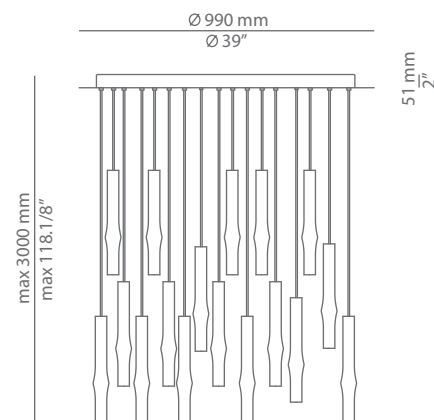

Code	Composition includes
R100.17S	1 round canopy 113415XX5 17 units of T-3734C 6 drivers 671000034 / Dimmable Triac
	<table border="0"> <tr> <td>Canopy</td> <td>Shade</td> </tr> <tr> <td>26 BLK Black</td> <td>26 BLK Black</td> </tr> <tr> <td>71 WH White</td> <td>61 S GLD Satin Gold</td> </tr> </table>