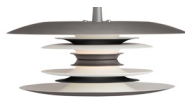

# DIABLO

The exclusive Diablo series includes pendant, wall, floor and table luminaire. The design is created to frame the light in a soft and beautiful way and the vivid expression of the lamp gives character and personality to the room.

13 Copper

21 Flat Black/Red

36 Flat White

48 Gray/Glossy Black

91 Flat White/Brass

155 Gray Oxide

421 Flat Alu/Black

506 Sand/Metallic Bronze