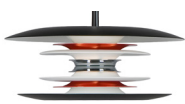

21 Flat Black/Red