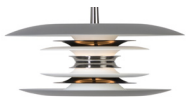

Design: Joakim Fihn

Item no.	1444
Category	Pendant
Material	Metal
Cord	2,8 m textile cable
Dimmable function	Yes
Voltage	230V
Socket	G9
Wattage max	10W
Classification	Class II
IP Class	IP20
Height mm	120
Diameter mm	300
Light source included	No
Recommended light source	G9 LED 4,4W DIM (0129-097-000)

13 Copper

21 Flat Black/Red

36 Flat White

48 Gray/Glossy Black

91 Flat White/Brass

155 Gray Oxide

421 Flat Alu/Black

506 Sand/Metallic Bronze