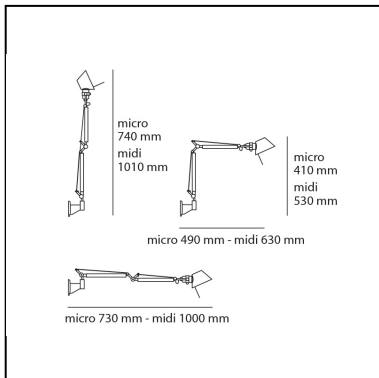

Tolomeo Micro Wall - Glossy white - Body Lamp

Michele De Lucchi
Giancarlo Fassina

LUMINAIRE

- Watt: **40W**
- Voltage: **220V-240V**
- Delivered lumens output: **244lm**
- Efficiency: **57%**
- Efficacy: **6.1lm/W**
- CRI: **100**

Notes

Possibility to mount LED source on E14 Socket. Complete lamp consists of body lamp + accessories

DESCRIPTION

Cantilevered arms in polished aluminium; diffuser in anodised aluminium; joints and wall support in polished aluminium. System of spring balancing. The code refers to the luminaire's body only

PRODUCT CODE: 0010920A

FEATURES

- Article Code: **0010920A**
- Colour: **Glossy white**
- Installation: **Wall**
- Material: **Aluminium**
- Series: **Design Collection**
- design by: **Michele De Lucchi, Giancarlo Fassina**

DIMENSIONS

- Length: **cm 49**
- Height: **cm 41**
- Max Extension Height: **cm 74**
- Max Extension Length: **cm 73**

NOT INCLUDED SOURCES

- Category: **HALO**
- Number: **1**
- Lbs: **Qt26**
- Watt: **46W**
- Socket: **E14**
- Color Rendering: **1a**
- Color temperature (K): **3000K**

ALTERNATIVE SOURCES