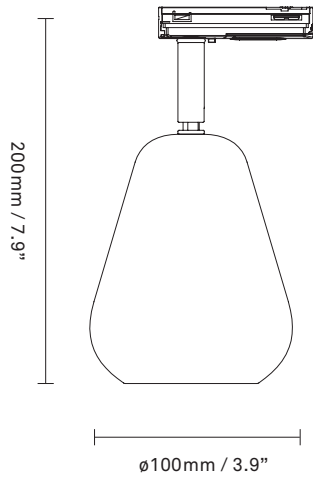

Anoli Spot Track is a flexible and adaptable design that provides both general and accent lighting. Explore the rest of the **Anoli collection** on our website, [here](#)

Product no.: EU - 2019005

Certifications: CE, UKCA, IP20, Class II

Type: Track Light

For information about IP ratings, click [here](#)

Colour: White

Cleaning: Use only soft dry or dampened cloth. Do not use any detergents.

Materials: Powder-coated metal

Light source: Socket: GU10
Max wattage: 10W LED
Voltage (V): 220-240V

Dimensions: 200mm / 11.8in Ø100mm / 3.9in

Weight: Armature : 270g

See recommended light source [here](#)

Packaging: Dimensions: L: 125mm / x4.9in
x W: 125mm/ 4.9in x H: 190mm / 7.5in
Weight: 120g
Total weight incl. product: 390g
Number of parcels: 1
Material: Brown cardboard

Light sources not included

Dimmable if installed with appropriate dimmable LED light source(s) suitable for your dimmer circuit.

Light source can be added to delivery on request or via our webshop at [nuura.com](#).

Works with appropriate lighting control module. Module can be added to delivery on request.

Find our recommendations [here](#)