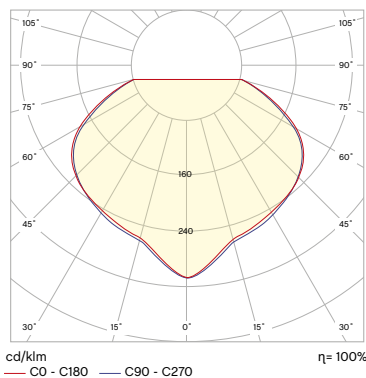

TECHNICAL SPECIFICATIONS

LIGHT SOURCE*	DIMMABLE	POWER SUPPLY	IP	BATTERY	SWITCH
LED G4, 3W, 220lm, 2800K warm white	Yes	220-240V AC at 50-60Hz Micro USB Cable	44	3,7V Lithium-ion battery. 10h per full charge	Touch step dimmer. (Integrated in the base insert)

*Bulb included in the packaging. For replacements of LED bulbs, please contact HAY or an authorised dealer.

TEST SPECIFICATION OUTPUTS*

OPAQUE SHADE (SOFT BLACK, OLIVE & DUSTY RED)

FLUX (LUMENS)	CCT (KELVIN)	CRI (1-100)
85lm	2900K, warm white	75

TRANSCULENT SHADE (CREAM WHITE, OCEAN GREEN, SKY BLUE)

LUX (LUMENS)	CCT (KELVIN)	CRI (1-100)
155lm	2900K, warm white	75

*Photometrics and the test specification shown is taken using the included LED bulb fitted in the production luminaire.

PHOTOMETRICS

Opaque shade