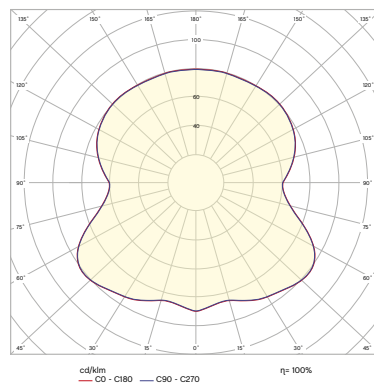

Translucent shade