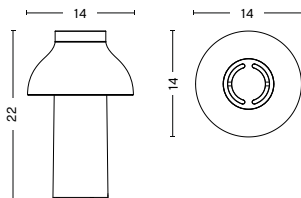

DIMENSIONS

WIDTH 14 CM | 5.5"
DEPTH 14 CM | 5.5"
HEIGHT 22 CM | 8.7"

MATERIALS

LAMP BASE

Injection moulded ABS, with a translucent PP diffuser.

LAMP SHADE

Injection moulded opaque ABS for Soft black and Olive lamp, translucent PP for Cream white.