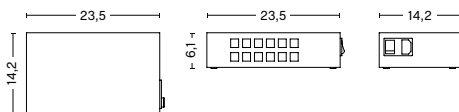

DIMENSIONS

WIDTH 14 CM | 5.5"
DEPTH 14 CM | 5.5"
HEIGHT 22 CM | 8.7"

MATERIALS

LAMP BASE

Injection moulded ABS, with a translucent PP diffuser.

LAMP SHADE

Injection moulded opaque ABS for Soft black and Olive lamp, translucent PP for Cream white.

CORD

PVC micro USB cable (100 cm).

BASE INSERT

Injection moulded ABS.

OPTIONS

A USB charging station able to charge 24 PC Portable lamps simultaneously. Designed for settings where multiple PC Portable lamps are used on a regular basis.