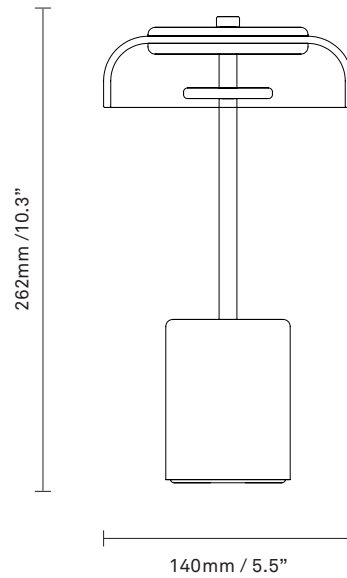

NUURA

BLOSSI TABLE MINI, PORTABLE
black / opal

Design: Sofie Referl, 2024

Blossi Table Mini expands the possibilities of illuminating any setting, indoors or outdoors, with its portable LED light, easily re-charged by USB.

Explore the rest of the Blossi collection on our website, [here](#)

Product no.:	EU - 1028001	Certifications:	CE, UKCA, ETL, IP65, Class III
Type:	Portable - indoor / outdoor	For information about IP ratings, click here	
Colour:	Metal: black plastic: opal	Cleaning:	Use a soft dry cloth to clean the product. Do not use household cleaners.
Materials:	Powder coating metal/plastic	Light source:	Replaceable integrated LED 3 - step dimmable Energi class: F Nominel LED efficacy: 81 lm / W Estimated lifetime: 50,000h
Dimensions:	1262mm / 10.3" x Ø140mm / 5.5" Cable length: max 1500mm / 59in	Photometric:	Luminous flux: 230lm CCT.: 2700 K SDCM.: < 3 CRI: > 90 Ra
Weight:	830g	Batteries:	Integrated batteries: 3.7V Li - ion 4 x 103450 7200 mAh / 26.6 Wh. Operating time: 10 hrs. / Charging time: 6 hrs.
Packaging:	Dimensions: L: 180mm / 7.08 x W: 170mm/ 6.69in x H: 305mm / 12in Weight: 470g Total weight incl. product: 1300g Number of parcels: 1 Material: Brown cardboard		