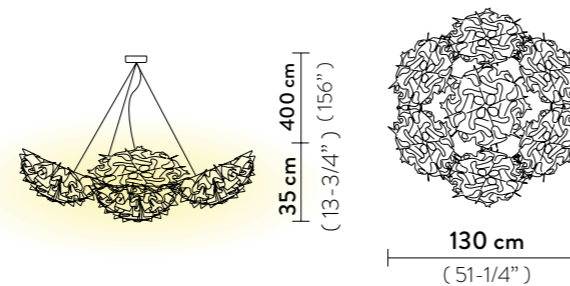

FINISH	PRODUCT CODE	EAN CODE	CANOPY DETAILS
 COUTURE	VELXS0CTR01RMS000US RED WIRE	8024727076751	 RED WIRE  TRANSP WIRE
	VELXS0CTR01TMS000US TRANSP WIRE	8024727076959	
ACCESSORIES			
	6M CABLE KIT RED WIRE		
	6M CABLE KIT TRANSP WIRE		

Packaging: 22,05 x 21,65 x h. 9,06 in

FINISH	PRODUCT CODE	EAN CODE	CANOPY DETAILS
 FOLIAGE	7 VELSOVSFLG04T00000US	8024727098449	
 COUTURE	7 VELSOVSCTR04T00000US	8024727098456	

FINISH	PRODUCT CODE	EAN CODE	DETAILS
 PRISMA	7 VELSOVSPRS04T00000US	8024727089959	
 GOLD	7 VELSOVGLD04T00000US	8024727089973	
 SILVER	7 VELSOVSLV04T00000US	8024727090009	
 COPPER	7 VELSOVSCPP04T00000US	8024727089997	
 WHITE	7 VELSOVSWHT04T00000US	8024727090016	
 BLACK	7 VELSOVBLK04T00000US	8024727089966	