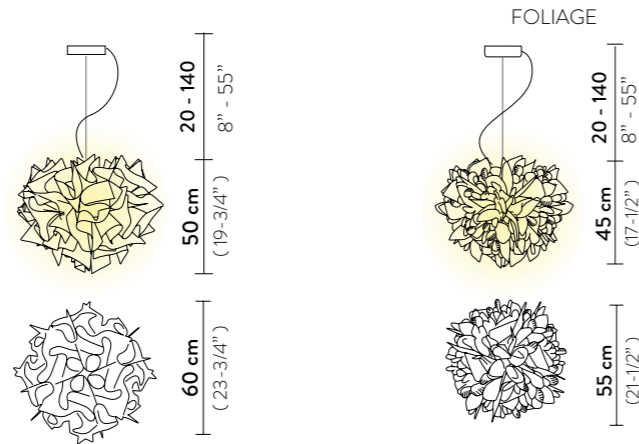

With: Magnetic hanging System

Weight: net 2,07 Kg - gross 5,2 Kg

net 2,4 Kg - gross 5,2 Kg (AUREA)

Packaging: 61 x 61 x h. 63 cm

FINISH	PRODUCT CODE	EAN CODE	CANOPY DETAILS
 AUREA	VELSL00WHG01R00000EU RED WIRE	8024727102696	Ø 12 x h. 3,2 cm   RED WIRE TRANSP WIRE
	VELSL00WHG01T00000EU TRANSP WIRE	8024727102702	
	ACCESSORIES		
	6M CABLE KIT (must be ordered with lamp) RED WIRE		
6M CABLE KIT (must be ordered with lamp) TRANSP WIRE			
 FOLIAGE	VELSL00FLG01R00000EU RED WIRE	8024727084411	Ø 12 x h. 3,2 cm   RED WIRE TRANSP WIRE
	VELSL00FLG01T00000EU TRANSP WIRE	8024727084961	
	ACCESSORIES		
	6M CABLE KIT (must be ordered with lamp) RED WIRE		
6M CABLE KIT (must be ordered with lamp) TRANSP WIRE			
 COUTURE	VELSL00CTR01R00000EU RED WIRE	8024727073330	Ø 12 x h. 3,2 cm   RED WIRE TRANSP WIRE
	VELSL00CTR01T00000EU TRANSP WIRE	8024727073644	
	ACCESSORIES		
	6M CABLE KIT (must be ordered with lamp) RED WIRE		
6M CABLE KIT (must be ordered with lamp) TRANSP WIRE			
 PRISMA	VELSL00PRS01T00000EU	8024727040752	Ø 12 x h. 3,2 cm 
	ACCESSORIES		
	6M CABLE KIT (must be ordered with lamp)		

FINISH	PRODUCT CODE	EAN CODE	CANOPY DETAILS
 GOLD	VELSL00GLD01T00000EU	8024727041711	Ø 12 x h. 3,2 cm  ACCESSORIES 6M CABLE KIT (must be ordered with lamp)
 SILVER	VELSL00SLV01T00000EU	8024727041667	Ø 12 x h. 3,2 cm  ACCESSORIES 6M CABLE KIT (must be ordered with lamp)
 COPPER	VELSL00CPP01T00000EU	8024727041810	Ø 12 x h. 3,2 cm  ACCESSORIES 6M CABLE KIT (must be ordered with lamp)
 WHITE	VELSL00WHT01T00000EU	8024727040387	Ø 12 x h. 3,2 cm  ACCESSORIES 6M CABLE KIT (must be ordered with lamp)
 BLACK	VELSL00BLK01T00000EU	8024727040370	Ø 12 x h. 3,2 cm  ACCESSORIES 6M CABLE KIT (must be ordered with lamp)