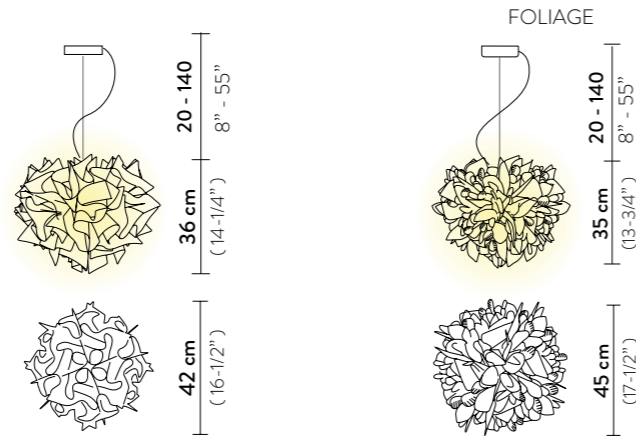

With: Magnetic hanging System

Weight: net 1,15 Kg - gross 2,6 Kg

net 1,6 Kg - gross 2,6 Kg (AUREA)

Packaging: 46 x 47 x h. 43 cm

FINISH	PRODUCT CODE	EAN CODE	CANOPY DETAILS
 AUREA	VELSS00WHG01R00000EU RED WIRE	8024727102818	Ø 12 x h. 3,2 cm   RED WIRE TRANSP WIRE
	VELSS00WHG01T00000EU TRANSP WIRE	8024727102825	
	ACCESSORIES		
	6M CABLE KIT (must be ordered with lamp) RED WIRE		
6M CABLE KIT (must be ordered with lamp) TRANSP WIRE			
 FOLIAGE	VELSS00FLG01R00000EU RED WIRE	8024727084428	Ø 12 x h. 3,2 cm   RED WIRE TRANSP WIRE
	VELSS00FLG01T00000EU TRANSP WIRE	8024727084978	
	ACCESSORIES		
	6M CABLE KIT (must be ordered with lamp) RED WIRE		
6M CABLE KIT (must be ordered with lamp) TRANSP WIRE			
 COUTURE	VELSS00CTR01R00000EU RED WIRE	8024727073279	Ø 12 x h. 3,2 cm   RED WIRE TRANSP WIRE
	VELSS00CTR01T00000EU TRANSP WIRE	8024727073637	
	ACCESSORIES		
	6M CABLE KIT (must be ordered with lamp) RED WIRE		
6M CABLE KIT (must be ordered with lamp) TRANSP WIRE			
 PRISMA	VELSS00PRS01T00000EU	8024727040745	Ø 12 x h. 3,2 cm 
	ACCESSORIES		
	6M CABLE KIT (must be ordered with lamp)		