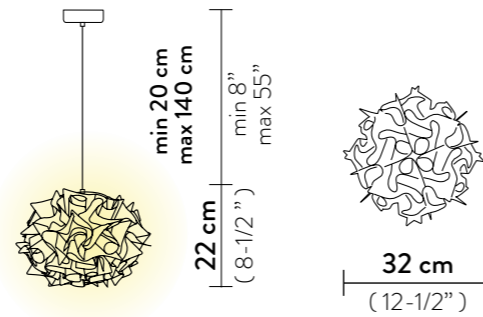

VELI MINI SUSPENSION

Light Source: 1 X 12W E27 LED Filament Bulb

Dimmable: with dimmable bulbs

Materials: Opalflex®

With: Magnetic hanging System

Weight: net 0,6 Kg - gross 1,2 Kg

Packaging: 32 x 32 x h. 25 cm

FINISH	PRODUCT CODE	EAN CODE	CANOPY DETAILS	
 COUTURE	VELXS0CTR01RMS0000EU RED WIRE	8024727076713	Ø 12 x h. 3,2 cm RED WIRE TRANSP WIRE	
	VELXS0CTR01TMS0000EU TRANSP WIRE	8024727076928		
	ACCESSORIES			
	6M CABLE KIT (must be ordered with lamp) RED WIRE			
	6M CABLE KIT (must be ordered with lamp) TRANSP WIRE			

VELI 7 SUSPENSION

Light Source: 9 X 12W E27 LED Filament Bulbs

Dimmable: with dimmable bulbs

Materials: Opalflex® / Lentiflex® / Steelflex® / Goldflex® / Copperflex®

With: Magnetic System

Weight: net 9,85 Kg - gross 23,8 Kg

Packaging: 56 x 55 x h. 23 cm