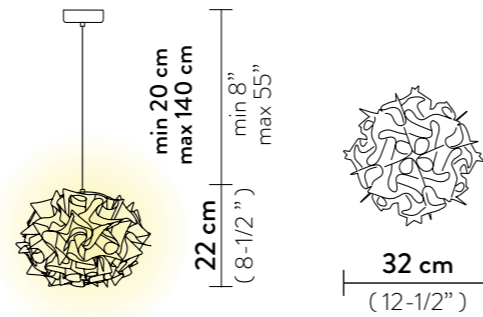

VELI MINI SUSPENSION

Light Source: 1 X 12W E26 LED Filament Bulb

Dimmable: with dimmable bulbs

Materials: Opalflex®

With: Magnetic hanging System

Weight: net 1,32 lbs - gross 2,65 lbs

Packaging: 12,6 x 12,6 x h. 9,84 in

FINISH	PRODUCT CODE	EAN CODE	CANOPY DETAILS
 COUTURE	VELXS0CTR01RMS000US RED WIRE	8024727076751	RED WIRE TRANSP WIRE
	VELXS0CTR01TMS000US TRANSP WIRE	8024727076959	
ACCESSORIES			
	6M CABLE KIT RED WIRE		
	6M CABLE KIT TRANSP WIRE		

VELI 7 SUSPENSION

Light Source: 9 X 12W E26 LED Filament Bulbs

Dimmable: with dimmable bulbs

Materials: Opalflex® / Lentiflex® / Steelflex® / Goldflex® / Copperflex®

With: Magnetic System

Weight: net 21,75 lbs - gross 52,48 lbs

Packaging: 22,05 x 21,65 x h. 9,06 in