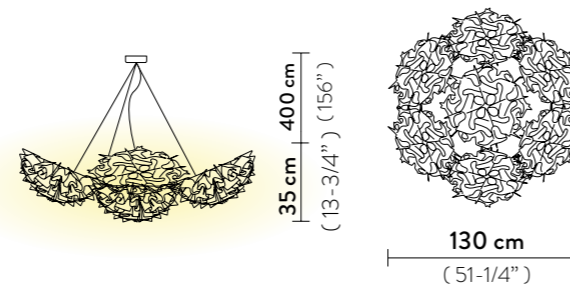

With: Magnetic hanging System

Weight: net 2,07 Kg - gross 5,2 Kg

net 2,4 Kg - gross 5,2 Kg (AUREA)

Packaging: 61 x 61 x h. 63 cm

FINISH	PRODUCT CODE	EAN CODE	CANOPY DETAILS
 AUREA	VELSL00WHG01R00000EU RED WIRE	8024727102696	Ø 12 x h. 3,2 cm   RED WIRE TRANSP WIRE
	VELSL00WHG01T00000EU TRANSP WIRE	8024727102702	
	ACCESSORIES		
	6M CABLE KIT (must be ordered with lamp) RED WIRE		
6M CABLE KIT (must be ordered with lamp) TRANSP WIRE			
 FOLIAGE	VELSL00FLG01R00000EU RED WIRE	8024727084411	Ø 12 x h. 3,2 cm   RED WIRE TRANSP WIRE
	VELSL00FLG01T00000EU TRANSP WIRE	8024727084961	
	ACCESSORIES		
	6M CABLE KIT (must be ordered with lamp) RED WIRE		
6M CABLE KIT (must be ordered with lamp) TRANSP WIRE			
 COUTURE	VELSL00CTR01R00000EU RED WIRE	8024727073330	Ø 12 x h. 3,2 cm   RED WIRE TRANSP WIRE
	VELSL00CTR01T00000EU TRANSP WIRE	8024727073644	
	ACCESSORIES		
	6M CABLE KIT (must be ordered with lamp) RED WIRE		
6M CABLE KIT (must be ordered with lamp) TRANSP WIRE			
 PRISMA	VELSL00PRS01T00000EU	8024727040752	Ø 12 x h. 3,2 cm 
	ACCESSORIES		
	6M CABLE KIT (must be ordered with lamp)		

FINISH	PRODUCT CODE	EAN CODE	CANOPY DETAILS
 COUTURE	VELXS0CTR01RMS0000EU RED WIRE	8024727076713	Ø 12 x h. 3,2 cm  RED WIRE  TRANSP WIRE
	VELXS0CTR01TMS0000EU TRANSP WIRE	8024727076928	
	ACCESSORIES		
	6M CABLE KIT (must be ordered with lamp) RED WIRE		
	6M CABLE KIT (must be ordered with lamp) TRANSP WIRE		

Packaging: 56 x 55 x h. 23 cm

FINISH	PRODUCT CODE	CANOPY DETAILS
 FOLIAGE	7 VELSOVSFLG04T000000EU	Ø 14 x h. 3,2 cm 
 COUTURE	7 VELSOVSCTR04T000000EU	Ø 14 x h. 3,2 cm 

FINISH	PRODUCT CODE	DETAILS
 PRISMA	7 VELSOVSPRS04T000000EU	Ø 14 x h. 3,2 cm 
 GOLD	7 VELSOVSGLD04T000000EU	Ø 14 x h. 3,2 cm 
 SILVER	7 VELSOVSSLV04T000000EU	Ø 14 x h. 3,2 cm 
 COPPER	7 VELSOVSCPP04T000000EU	Ø 14 x h. 3,2 cm 
 WHITE	7 VELSOVSWHT04T000000EU	Ø 14 x h. 3,2 cm 
 BLACK	7 VELSOVSBLK04T000000EU	Ø 14 x h. 3,2 cm 