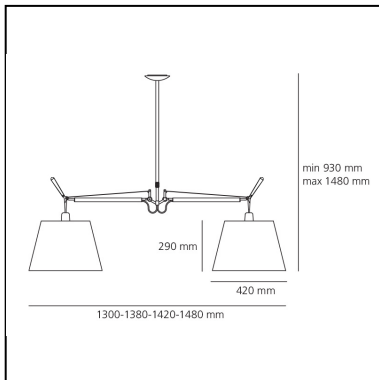

Tolomeo Suspension Basculante 2 Bracci - Body Lamp

Michele De Lucchi
Giancarlo Fassina

IP20   **EAC** Dimmerable: 

LUMINAIRE

- Watt: **2x150W**
- Voltage: **220V-240V**

Notes

Possibility to mount LED source on E27 Socket. Complete lamp consists of body lamp + accessories

DESCRIPTION

Cantilevered arms in polished aluminium; diffuser in parchment paper on a plastic frame, joints in polished aluminium. The code refers to the luminaire's body only

PRODUCT CODE: 0630010A

FEATURES

- Article Code: **0630010A**
- Colour: **Aluminium**
- Installation: **Suspension**
- Material: **Aluminum**
- Series: **Design Collection**
- design by: **Michele De Lucchi, Giancarlo Fassina**

DIMENSIONS

- Width: **cm 130**
- Height: **cm 93**
- Diameter: **cm 24**
- Max Height from ceiling: **cm 148**

NOT INCLUDED SOURCES

- Category: **HALO**
- Number: **2**
- Lbs: **Qt32**
- Watt: **150W**
- Socket: **E27**
- Color Rendering: **1a**
- Color temperature (K): **2900K**
- Duration (h): **2000h**