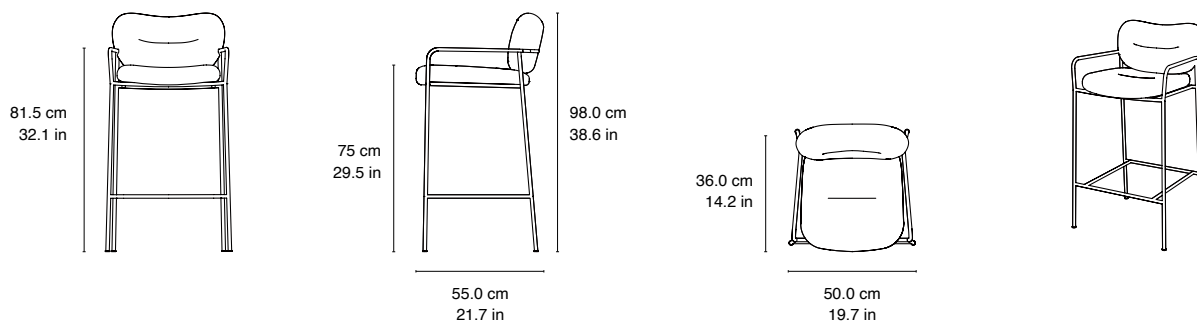

DIMENSIONS

SEE DIMENSIONS CONNECTED TO LINEDRAWINGS

TOTAL HEIGHT	High: 98.0 cm / 38.6 in Low: 88.0 cm / 34.6 in
TOTAL WIDTH	High: 50.0 cm / 19.7 in Low: 50.0 cm / 19.7 in
TOTAL DEPTH	High: 55.0 cm / 21.7 in Low: 55.0 cm / 21.7 in
SEAT HEIGHT	High: 75 cm / 29.5 in Low: 65 cm / 25.6 in
ARMREST HEIGHT	High: 81.5 cm / 32.1 in Low: 71.5 / 28.1 in
SEAT DEPTH	High: 36.0 cm / 14.2 in Low: 36.0 cm / 14.2 in

OTHER SPECIFICATIONS

WEIGHT	High: 6.8 kg / 14.99 lbs Low: 6.5 kg / 14.33 lbs
ASSEMBLY INFORMATION	Delivered fully assembled
COUNTRY OF ORIGIN	Poland

BOLLO BARSTOOL

High version

Low version

WARRANTY, CARE AND MAINTENANCE