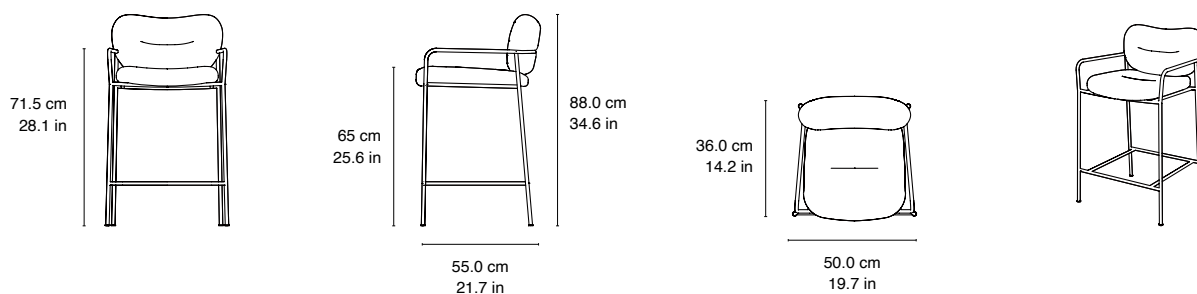

DIMENSIONS

SEE DIMENSIONS CONNECTED TO LINEDRAWINGS

TOTAL HEIGHT	High: 98.0 cm / 38.6 in Low: 88.0 cm / 34.6 in
TOTAL WIDTH	High: 50.0 cm / 19.7 in Low: 50.0 cm / 19.7 in
TOTAL DEPTH	High: 55.0 cm / 21.7 in Low: 55.0 cm / 21.7 in
SEAT HEIGHT	High: 75 cm / 29.5 in Low: 65 cm / 25.6 in
ARMREST HEIGHT	High: 81.5 cm / 32.1 in Low: 71.5 / 28.1 in
SEAT DEPTH	High: 36.0 cm / 14.2 in Low: 36.0 cm / 14.2 in

OTHER SPECIFICATIONS

WEIGHT	High: 6.8 kg / 14.99 lbs Low: 6.5 kg / 14.33 lbs
ASSEMBLY INFORMATION	Delivered fully assembled
COUNTRY OF ORIGIN	Poland

BOLLO BARSTOOL

High version

Low version

WARRANTY, CARE AND MAINTENANCE