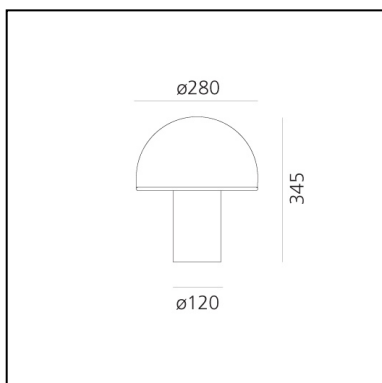

Onfale medium

Luciano Vistosi

IP20   **EAC** 

LUMINAIRE

- Watt: **46W+20W**
- Voltage: **220V-240V**

DESCRIPTION

Body and diffuser in opaline blown glass. Transparent crystal edge added.

PRODUCT CODE: A006500

FEATURES

- Article Code: **A006500**
- Colour: **White**
- Installation: **Table**
- Material: **blown glass**
- Series: **Design Collection**
- Environment: **Indoor**
- Area contract: **All projects**
- Emission: **Diffused**
- design by: **Luciano Vistosi**

DIMENSIONS

- Height: **cm 34.5**
- Diameter: **cm 28**
- Base Diameter: **cm 12**

NOT INCLUDED SOURCES

- Category: **HALO**
- Number: **1**
- Lbs: **Qt26**
- Watt: **46W**
- Socket: **E14**
- Color Rendering: **1a**
- Color temperature (K): **2800K**