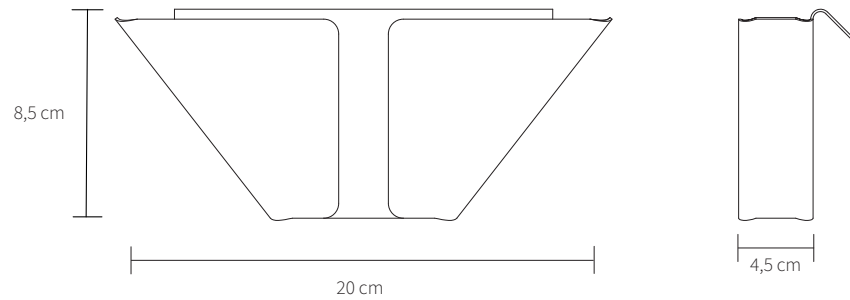

GEJST

FLEX

GEJST Design Team, 2017

Type Coffee filter holder

Colours White

Flex is a multifunctional magnetic storage shelf, just the right size and with all the elements you need for keeping your bits and pieces tidy in all sorts of settings.

Stylishly functional in the best tradition of Nordic design, Flex is made with a focus on high quality materials and combines a magnetic strip, shelf, hooks, mirror, side table, boxes and more. Effortlessly interchangeable, you choose the set up that works for you.

Flex uses a powerful magnet that allows the different elements to be placed just where you want them without wobbling.

GEJST

SPECIFICATIONS

Product category	Accessories
Item no.	00419
EAN code	5712731004190
Country of origin	Poland
Tarif	7326.90.98.90
Materials	Steel
Colour	White
Product dimensions (H x L x W)	8,5 cm x 20 cm x 4,5 cm
Packaging dimensions (H x L x W)	10 cm x 22,5 cm x 5,5 cm
Product weight	0,3 kg
Cleaning	Use a soft dry cloth to clean the product Do not use household cleaners.
