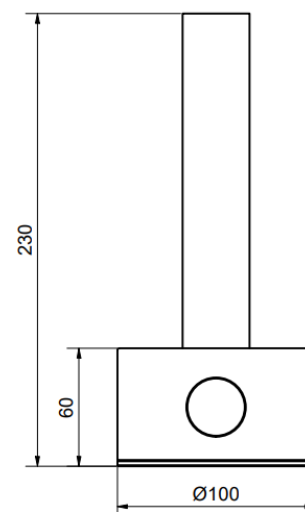

PRODUCT SPECIFICATION

Item no.	HB4145
Category	Table lamp
Material	Metal/Glass
Cord length	2 m
Dimmable function	No
Voltage	230V
Socket	E14
Wattage max	10W
Classification	☐
IP Class	IP20
Height mm	230
Ø mm	100
Weight	0,99
Light source included	No