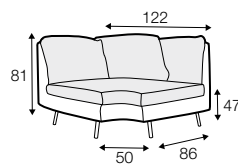

footstool ø96

footstool 90x50

footstool 66x48
only for armchair

elements with small back cushions

2 seater

3 seater

3XL seater

3XL seater round divided

3 seater left / or right

3 seater without armrests

3XL seater left / or right

3XL seater without armrests

chaiselongue right / or left

chaiselongue wide right / or left

divan right / or left

elements of the modular system elements with big back cushions

2 seater left / or right

2 seater without armrests

3 seater left / or right

3 seater without armrests

3XL seater left / or right

3XL seater without armrests

chaiselongue right / or left

chaiselongue wide right / or left

divan right / or left

corner 90°

extra dimensions

depth of
armchair seat

depth of
sofa seat

legs

no. 149
metal chrome,
painted black or grey
and brushed steel
footstool 66x48

no. 150A
metal chrome,
painted black or grey
and brushed steel
sofas, set 2, set 3
corner: 150A front, 150D back