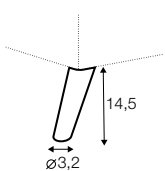

no. 141A
wood
corner