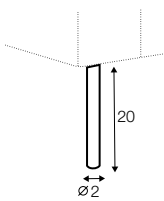

2 seater left / or right

2 seater without armrests

3 seater left / or right

3 seater without armrests

3XL seater left / or right

3XL seater without armrests

chaiselongue right / or left

chaiselongue wide right / or left

divan right / or left

corner 90°

extra dimensions

depth of
armchair seat

depth of
sofa seat

legs

no. 149
metal chrome,
painted black or grey
and brushed steel
footstool 66x48

no. 150A
metal chrome,
painted black or grey
and brushed steel
sofas, set 2, set 3
corner: 150A front, 150D back