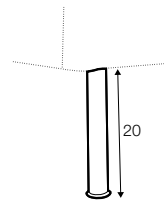

2 seater left / or right

2 seater without armrests

3 seater left / or right

3 seater without armrests

3XL seater left / or right

3XL seater without armrests

chaiselongue right / or left

chaiselongue wide right / or left

divan right / or left

corner 90°

extra dimensions

depth of
armchair seat

depth of
sofa seat

legs

no. 149
metal chrome,
painted black or grey
and brushed steel
footstool 66x48

no. 150A
metal chrome,
painted black or grey
and brushed steel
sofas, set 2, set 3
corner: 150A front, 150D back