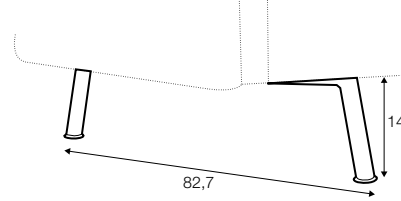

2 seater left / or right

2 seater without armrests

3 seater left / or right

3 seater without armrests

3XL seater left / or right

3XL seater without armrests

chaiselongue right / or left

chaiselongue wide right / or left

divan right / or left

corner 90°

extra dimensions

depth of
armchair seat

depth of
sofa seat

legs

no. 149
metal chrome,
painted black or grey
and brushed steel
footstool 66x48

no. 150A
metal chrome,
painted black or grey
and brushed steel
sofas, set 2, set 3
corner: 150A front, 150D back