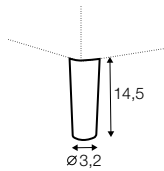

no. 153
wood
sofas, set 2, set 3,
footstool fi 96,
footstool 90x50, corner,
divan, chaiselongues