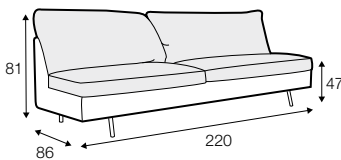

3 seater left / or right

3 seater without armrests

3XL seater left / or right

3XL seater without armrests

chaiselongue right / or left

chaiselongue wide right / or left

divan right / or left

elements of the modular system elements with big back cushions

2 seater left / or right

2 seater without armrests

3 seater left / or right

3 seater without armrests

3XL seater left / or right

3XL seater without armrests

chaiselongue right / or left

chaiselongue wide right / or left

divan right / or left

corner 90°

extra dimensions

depth of
armchair seat

depth of
sofa seat

legs

no. 149
metal chrome,
painted black or grey
and brushed steel
footstool 66x48

no. 150A
metal chrome,
painted black or grey
and brushed steel
sofas, set 2, set 3
corner: 150A front, 150D back