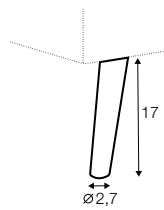

no. 154B
wood
armchair:
154A front,
154B back