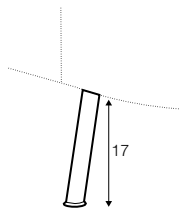

no. 150C
metal chrome,
painted black or grey
and brushed steel
armchair: 150B front, 150C back