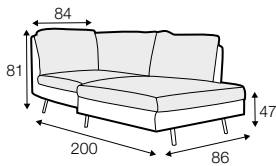

3 seater left / or right

3 seater without armrests

3XL seater left / or right

3XL seater without armrests

chaiselongue right / or left

chaiselongue wide right / or left

divan right / or left

elements of the modular system elements with big back cushions

2 seater left / or right

2 seater without armrests

3 seater left / or right

3 seater without armrests

3XL seater left / or right

3XL seater without armrests

chaiselongue right / or left

chaiselongue wide right / or left

divan right / or left

corner 90°

extra dimensions

depth of
armchair seat

depth of
sofa seat

legs

no. 149
metal chrome,
painted black or grey
and brushed steel
footstool 66x48

no. 150A
metal chrome,
painted black or grey
and brushed steel
sofas, set 2, set 3
corner: 150A front, 150D back