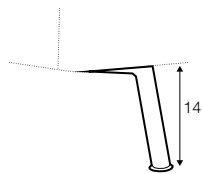

no. 150D
metal chrome,
painted black or grey
and brushed steel
footstool 96, footstool 90x50,
divan, chaiselongues