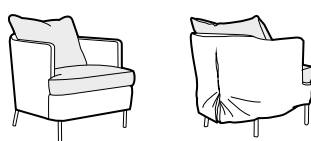

COMFORTS

LUX lux

CLS classic

COVERS

FC fixed

LCV loose with velcro

LC loose

modular system

Fix cover available only for leather.
Loose cover with velcro available only for fabric.
Armchair with detail available only in loose cover.

armchair

armchair in loose cover

To achieve best results we recommend to choose thin natural fabrics.

4 seater straight divided

4 seater round divided

set 2 right / or left
2 seater left / or right + chaiselongue wide right / or left

set 3 right / or left
3 seater left / or right + divan right / or left

elements with big back cushions