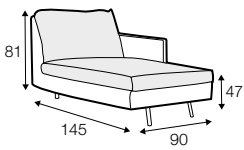

3 seater left / or right

3 seater without armrests

3XL seater left / or right

3XL seater without armrests

chaiselongue right / or left

chaiselongue wide right / or left

divan right / or left

elements of the modular system elements with big back cushions

2 seater left / or right

2 seater without armrests

3 seater left / or right

3 seater without armrests

3XL seater left / or right

3XL seater without armrests

chaiselongue right / or left

chaiselongue wide right / or left

divan right / or left

corner 90°

extra dimensions

depth of
armchair seat

depth of
sofa seat

legs

no. 149
metal chrome,
painted black or grey
and brushed steel
footstool 66x48

no. 150A
metal chrome,
painted black or grey
and brushed steel
sofas, set 2, set 3
corner: 150A front, 150D back