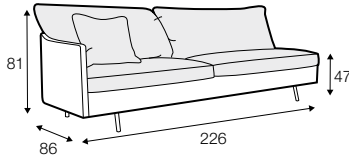

3 seater left / or right

3 seater without armrests

3XL seater left / or right

3XL seater without armrests

chaiselongue right / or left

chaiselongue wide right / or left

divan right / or left

elements of the modular system elements with big back cushions

2 seater left / or right

2 seater without armrests

3 seater left / or right

3 seater without armrests

3XL seater left / or right

3XL seater without armrests

chaiselongue right / or left

chaiselongue wide right / or left

divan right / or left

corner 90°

extra dimensions

depth of
armchair seat

depth of
sofa seat

legs

no. 149
metal chrome,
painted black or grey
and brushed steel
footstool 66x48

no. 150A
metal chrome,
painted black or grey
and brushed steel
sofas, set 2, set 3
corner: 150A front, 150D back