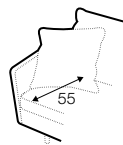

2 seater

3 seater

3XL seater

3XL seater round divided

4 seater straight divided

4 seater round divided

set 2 right / or left
2 seater left / or right + chaiselongue wide right / or left

set 3 right / or left
3 seater left / or right + divan right / or left

3 seater left / or right

3 seater without armrests

3XL seater left / or right

3XL seater without armrests

chaiselongue right / or left

chaiselongue wide right / or left

divan right / or left

elements of the modular system elements with big back cushions

2 seater left / or right

2 seater without armrests

3 seater left / or right

3 seater without armrests

3XL seater left / or right

3XL seater without armrests

chaiselongue right / or left

chaiselongue wide right / or left

divan right / or left

corner 90°

extra dimensions

depth of
armchair seat

depth of
sofa seat

legs

no. 149
metal chrome,
painted black or grey
and brushed steel
footstool 66x48

no. 150A
metal chrome,
painted black or grey
and brushed steel
sofas, set 2, set 3
corner: 150A front, 150D back