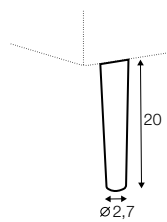

no. 154A
wood
footstool 66x48
armchair:
154A front,
154B back