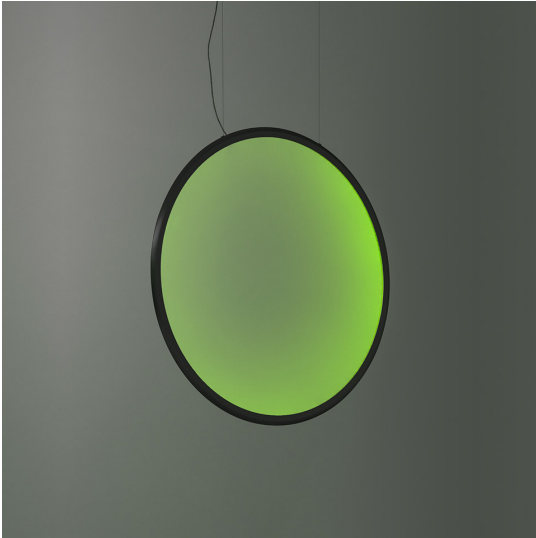

# Discovery Vertical 70 - Black - RGBW - App Compatible

Ernesto Gismondi

IP20    Dimmerable: 

## LUMINAIRE

- Watt: **42W**
- Delivered lumens output: **2471lm**
- Efficiency: **68%**
- Efficacy: **58.83lm/W**
- Dimmable Typology: **APP**

## DESCRIPTION

Discovery is an unobtrusive, utterly absent and immaterial element. Its volume is only perceived when switched on, thanks to the light that outlines the central emitting surface. The result is a uniform light, ideal for working environments. The company's great optoelectronic skills, combined with a thorough culture of design and with technological know-how, produces a perfectly all-purpose and surprising solution, which translates innovation into emotional perception.

## FEATURES

- Article Code: **1992330APP**
- Colour: **Black**
- Installation: **Suspension**
- Material: **Technopolymer, aluminium**
- Series: **Design Collection**
- Environment: **Indoor**
- design by: **Ernesto Gismondi**