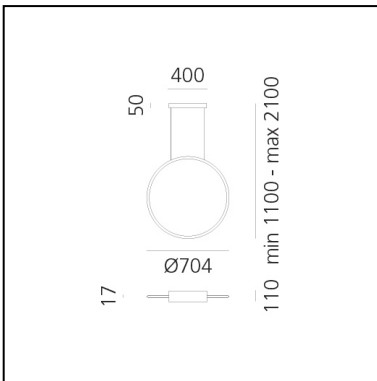

## LUMINAIRE

- Watt: **42W**
- Delivered lumens output: **2471lm**
- Efficiency: **68%**
- Efficacy: **58.83lm/W**
- Dimmable Typology: **APP**

## DIMENSIONS

- Width: **cm 1.7**
- Diameter: **cm 70.4**
- Base Length: **cm 40**
- Max Height from ceiling: **cm 210**

**Accessories**

Device for switching and controlling Artemide App products. Max N.3 inputs for external push buttons. Max 1m distance. Mains power supply required. To be installed inside flush mounting boxes or junction boxes. DV1080APP