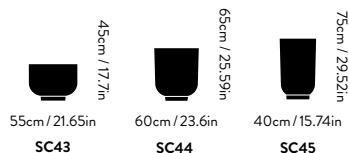

Planter SC43-SC45

Space Copenhagen 2020