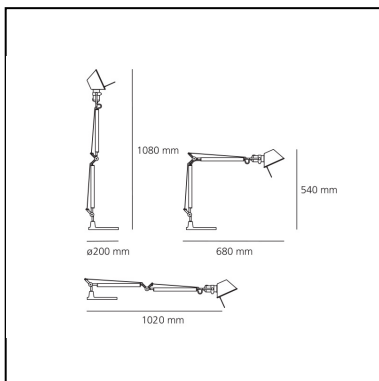

Tolomeo Mini Table - Black - Body Lamp

Michele De Lucchi
Giancarlo Fassina

IP20   EAC 

LUMINAIRE

- Watt: **100W**
- Voltage: **220V-240V**
- Delivered lumens output: **804lm**
- Efficiency: **58%**
- Efficacy: **8.04lm/W**
- CRI: **100**

Notes

Interchangeable support: table base, clamp, desk fixed support and twin support that allows two independent lamp units to be fitted. Possibility to mount LED source on E27 Socket. Complete lamp consists of body lamp + accessories

DIMENSIONS

- Length: **cm 68**
- Height: **cm 54**
- Base Diameter: **cm 20**
- Max Extension Height: **cm 108**
- Max Extension Length: **cm 102**
- Impact Resistance: **N/D**
- Glow Wire Test: **N/D°**

- Category: **LED RETROFIT**
- Number: **1**
- Watt: **8W**
- Socket: **E27**

Accessories

Table base ø cm. 20 - Black A008610

Table clamp aluminium A004100

Desk fixed support aluminium A004200