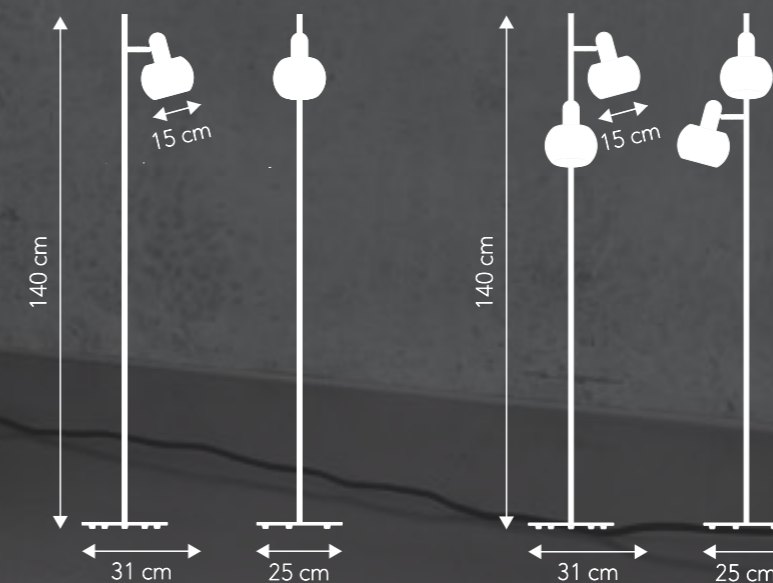

BF20.

Designer: Benny Frandsen (2020)

FLOOR LAMP.

Materials:
Metal plated
Painted white inside

Cord:
300 cm black fabric

On/off:
Foot switch on cord

Socket/bulb (not incl.)
Single: E14 max.25W
Double: E14 max. 2 x 25W
Learn more about e.g. Kelvin, Lumen, Watt - see our homepage. [Click here.](#)

Weight:
Single: 3.7 kg.
Double: 4.1 kg.

Box dimensions:
Single: 31x15x81 cm. 4.9 kg. gross.
Double: 31x18x81 cm. 5.7 kg. gross.

Assembly Instructions:
BF20 single floor: see and/or download [here.](#)
BF20 double floor: see and/or download [here.](#)

High resolution images:
If you need high resolution images - see our images of this model [here.](#)

Instagram ready images.
The correct format for Instagram images can be downloaded [here.](#)

FRANSEN