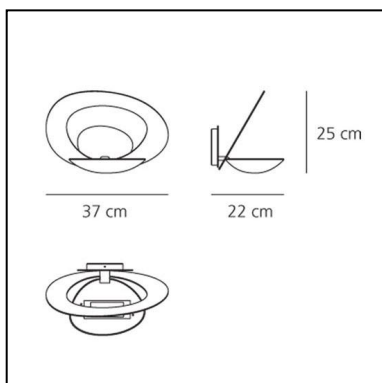

Pirce Wall - White

Giuseppe Maurizio Scutellà

IP20     Dimmerable: +0-

LUMINAIRE

- Watt: **230W**
- Voltage: **220V-240V**
- Delivered lumens output: **3514lm**
- Efficiency: **69%**
- Efficacy: **15.28lm/W**

PRODUCT CODE: 1240010A

FEATURES

- Article Code: **1240010A**
- Colour: **White**
- Installation: **Wall**
- Material: **Aluminum**
- Series: **Design Collection**
- Environment: **Indoor**
- Area contract: **Residential**
- Emission: **Indirect**
- design by: **Giuseppe Maurizio Scutellà**

DIMENSIONS

- Length: **cm 22**
- Width: **cm 37**
- Height: **cm 25**
- Glow Wire Test: **650°**

NOT INCLUDED SOURCES

- Category: **HALO**
- Number: **1**
- Lbs: **Qt-de12**
- Watt: **230W**
- Socket: **R7s**
- Color Rendering: **1a**
- Color temperature (K): **3000K**
- Duration (h): **2000h**