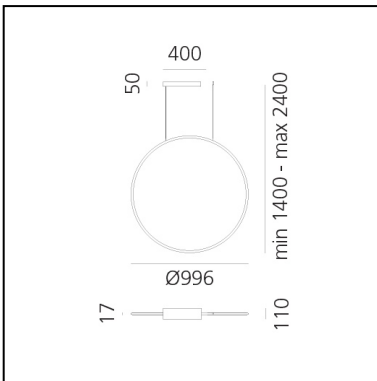

Discovery Vertical 100 - Black - RGBW - App Compatible

Ernesto Gismondi

IP20    Dimmerable: 

LUMINAIRE

- Watt: **59W**
- Delivered lumens output: **3308lm**
- Efficiency: **68%**
- Efficacy: **56.07lm/W**
- Dimmable Typology: **APP**

DIMENSIONS

- Width: **cm 1.7**
- Diameter: **cm 99.6**
- Base Length: **cm 40**
- Max Height from ceiling: **cm 240**

Accessories

Device for switching and controlling Artemide App products. Max N.3 inputs for external push buttons. Max 1m distance. Mains power supply required. To be installed inside flush mounting boxes or junction boxes. DV1080APP