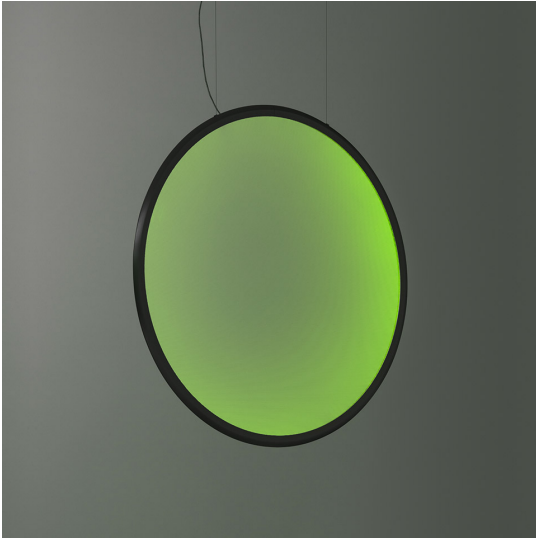

Discovery Vertical 100 - Black - RGBW - App Compatible

Ernesto Gismondi

IP20    Dimmerable: 

LUMINAIRE

- Watt: **59W**
- Delivered lumens output: **3308lm**
- Efficiency: **68%**
- Efficacy: **56.07lm/W**
- Dimmable Typology: **APP**

Notes

Respects the UGR workplace standards in any position in which it is installed.
The APP driver can not be controlled by DALI dimming system and viceversa.

DESCRIPTION

Discovery is an unobtrusive, utterly absent and immaterial element. Its volume is only perceived when switched on, thanks to the light that outlines the central emitting surface. The result is a uniform light, ideal for working environments. The company's great optoelectronic skills, combined with a thorough culture of design and with technological know-how, produces a perfectly all-purpose and surprising solution, which translates innovation into emotional perception.

PRODUCT CODE: 1993330APP

FEATURES

- Article Code: **1993330APP**
- Colour: **Black**
- Installation: **Suspension**
- Material: **Technopolymer, aluminium**
- Series: **Design Collection**
- Environment: **Indoor**
- design by: **Ernesto Gismondi**

DIMENSIONS

- Width: **cm 1.7**
- Diameter: **cm 99.6**
- Base Length: **cm 40**
- Max Height from ceiling: **cm 240**

Accessories

Device for switching and controlling Artemide App products. Max N.3 inputs for external push buttons. Max 1m distance. Mains power supply required. To be installed inside flush mounting boxes or junction boxes. DV1080APP